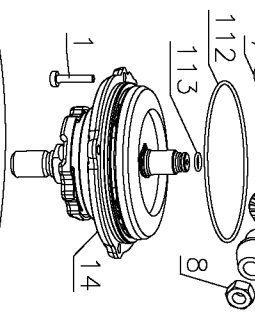

- 110
- 109
- 108
- 107
- 106

DATE CODE

800

Parts List for DWE4557-B3 Type 1

Item Number	Part Number	Description	Qty Required
1	330045-07	SCREW M4X20 T20	4
2	330019-26	SCREW	4
3	330019-19	SCREW	2
4	330019-12	SCREW	4
5	330019-32	SCREW	11
6	330019-15	SCREW,PLASTITE	2
7	330045-14	SCREW, TAPTITE	1
8	330015-03	NUT,HEX	1
9	N111595	SCREW	4
10	N203634	FIELD	1
11	N203632	ARMATURE	1
12	N096025	FIELD CASE	1
13	N252619	GEAR CASE	1
14	N203618	GEAR CASE COVER ASSY.	1
15	N112754	PINION	1
16	N132602	SLINGER	1
17	609970-00	BEARING CUP	1
18	N094853	FAN BAFFLE	1
19	N094854	STATOR	1
20	N106196	BRUSH HOLDER ASSY	2
21	N111898	BRUSH DOOR	2
22	N139735	CONNECTOR	2
23	N252621	FAN ASSEMBLY	1
24	N110984	RING	1
26	N259979	BRUSH PAIR KIT	1
30	N145820	HANDLE SET	1
32	N138812	CORD CLAMP	1

COPYRIGHT© 2005. All Rights Reserved.

Parts list, pricing, and availability subject to change. Please visit www.dewaltservicenet.com for current parts information.

Parts List for DWE4557-B3 Type 1

Item Number	Part Number	Description	Qty Required
33	N104732	CORD CLAMP	1
34	N135624	SHOCK ABSORBER	1
35	N142959	SWITCH	1
36	330005-11	CORD PROTECTOR	1
40	401678-06	WASHER	1
41	N218833	INNER FLANGE	1
42	N145057	NAMEPLATE	1
45	N116819	CORDSET	1
80	N036831	GUARD	1
81	606863-00	SCREW	1
82	N241543	SIDE HANDLE	1
83	635261-00	WRENCH	1
102	393238-00	DUST SHIELD	1
103	N110359	BEARING	1
104	N389509	BEARING BALL	1
105	N173539	RETAINING RING	1
106	N173538	LOCK PIN	1
107	N173540	O-RING	1
108	N108422	RETAINING PLATE	1
109	N110675	SPRING	2
110	N110236	BUTTON	1
111	N226986	O-RING	1
112	397031-00	O-RING	1
113	660143-00	O-RING	1
800	30301914-01	GREASE	1
800	429954-01	GREASE, 500GRAMS	1
800	429954-00	GREASE, 7LBS	1