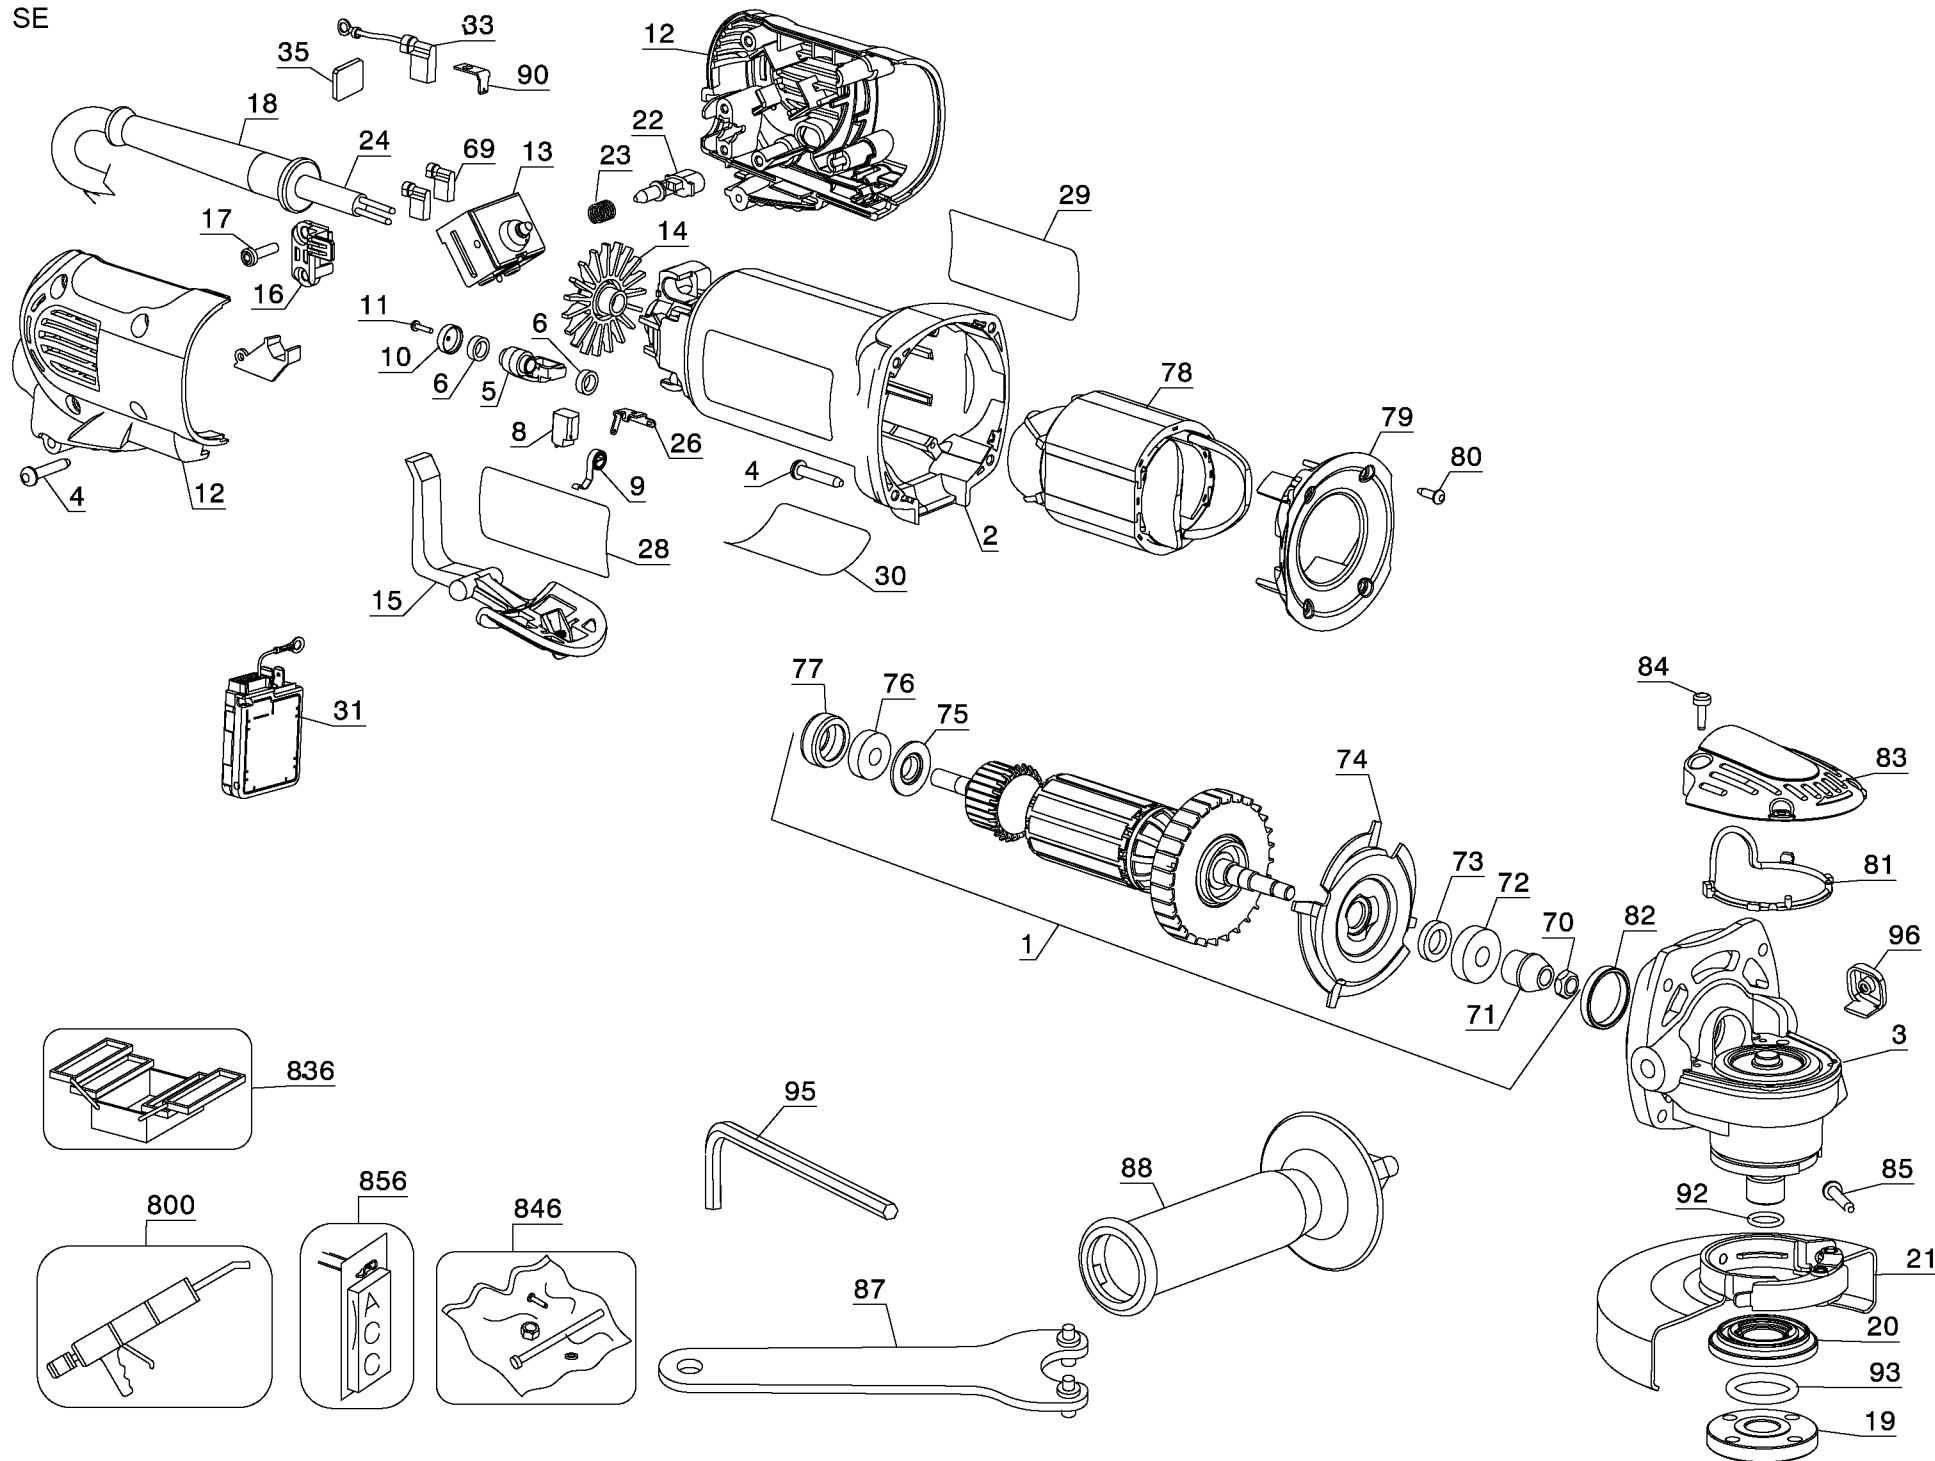

SE

Parts List for D28114 Type 1

Item Number	Part Number	Description	Qty Required
1	N397998	ARMATURE ASSM.	1
2	632180-01	FIELD CASE	1
3	629447-00S	GEARCASE ASSY	1
4	330065-31	SCREW	9
5	648743-00	ARM	2
5	648743-00	ARM	2
6	623592-00	FELT SEAL	4
8	650917-01	BRUSH	2
9	636760-00	BRUSH SPRING	2
10	623591-00	CAP	2
11	593685-00	SCREW	2
12	N397855	HANDLE ASSY	1
13	945614-02	SWITCH	1
14	N055787	SEPARATOR	1
15	623619-01S	PADDLE ASSY.	1
16	628398-00	CORD CLAMP	1
17	330019-03	SCREW,PLASTITE	2
18	330005-01	PROTECTOR,CORD	1
19	N134467	HEX HOLE FLANGE	1
19	N385500	FLANGE NUT	1
20	633257-00SV	BACKING FLANGE	1
21	397661-02	GUARD ASSY.	1
22	625415-00	PLUG	1
22	625323-00	LOCK-ON BUTTON	1
23	562210-00	SPRING	1
24	330081-14	CORD/8FT/16-2SJ	1
26	623593-00	TERMINAL	2

Parts List for D28114 Type 1

Item Number	Part Number	Description	Qty Required
28	639679-00	NAMEPLATE	1
29	628885-00	ID LABEL	1
30	626891-00	WARNING LABEL	1
31	N413151	MODULE	1
33	631028-01	TERMINAL	1
35	633391-00	SEAL	1
69	152684-00	TERMINAL	2
70	604484-00	NUT	1
71	627465-00	PINION	1
72	605040-05	BEARING, BALL	1
73	623617-00	FELT SEAL	1
74	N422242	BRG. RETAINER	1
75	623613-00	SLINGER	1
76	605040-02	BALL BEARING	1
77	641823-00	BEARING CUP	1
78	627125-01	FIELD	1
79	623572-00	FAN BAFFLE	1
80	330065-25	SCREW	4
81	632513-00	GASKET	1
82	611492-00	SLEEVE,RUBBER	1
83	627313-00	GEAR CASE COVER	1
84	385676-01	SCREW	4
85	631609-02	SCREW	1
87	401680-00	WRENCH	1
88	614796-00	SIDE HANDLE	1
90	634599-00	TERMINAL	1
92	633044-00	O-RING	1

Parts List for D28114 Type 1

Item Number	Part Number	Description	Qty Required
93	633043-00	O-RING	1
95	N107295	HEX WRENCH	1
96	623570-00	SPINDLE LOCK BUTTON	1
800	583534-00	GREASE	1
800	30301914-01	GREASE	1
800	429954-00	GREASE, 7LBS	1
800	429954-01	GREASE, 500GRAMS	1
836	233804-36	TORX DRIVER	1
846	5140030-98	SHIM	1
846	625415-00	PLUG	1
856	N342331	GUARD	1
856	643772-00	GUARD	1
856	DW4619	5X1/4 FASTCUT BK	1