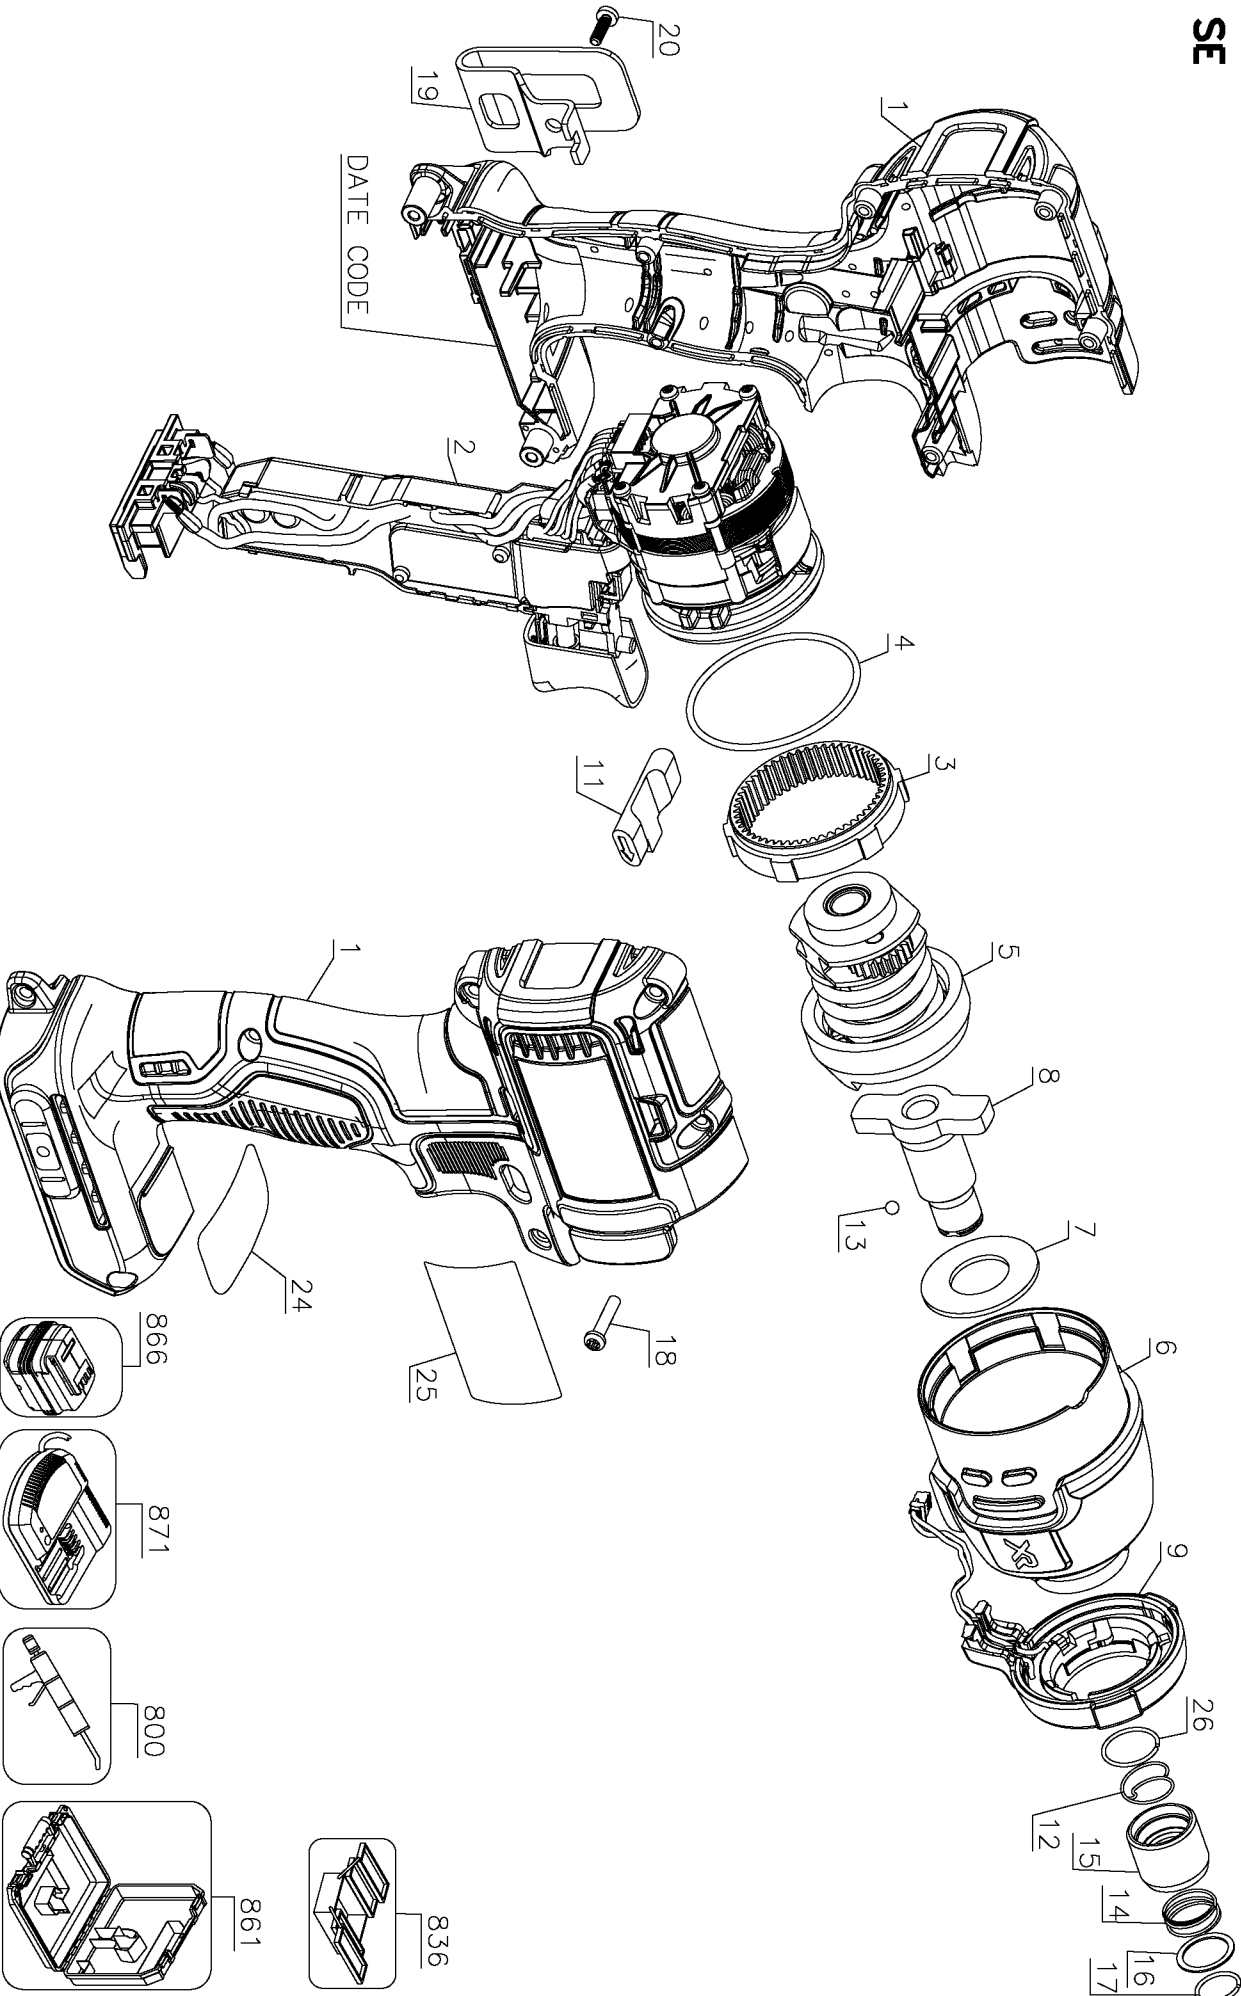

## Parts List for DCF886D2 Type 1

Item Number	Part Number	Description	Qty Required
1	N162627	HOUSING SET	1
2	N434166	MOTOR & SWITCH ASSY.	1
3	N112877	RING GEAR	1
4	N075339	O-RING	1
5	N236619	MECHANISM ASSY	1
6	N236639	NOSE CONE ASSY.	1
7	642883-00	WASHER - URETHANE	1
8	N474539	ANVIL ASSY.	1
9	N165504	LIGHT RING ASSEMBLY	1
11	N079835	FWD/REV BUTTON	1
12	N078434	SPRING	1
13	N089668	STEEL BALL	1
14	N019351	COMPRESSION SPRING	1
15	N419129	SLEEVE	1
16	N016823	PLAIN WASHER	1
17	N053863	HOG RING	1
18	682211-00	SCREW PLASTITE	8
19	N268241	BELT HOOK KIT	1
20	N042665	MACHINE SCREW	1
24	N238179	WARNING LABEL	1
25	N200855	RATING LABEL	1
26	N424032	HOG RING	1
800	284778-00	GREASE,MOLYKOTE	1
800	286436-00	GREASE, 500GRAMS	1
836	233945-00	SERVICE TOOL	1
861	N197072	KITBOX	1
866	DCB203	BATTERY PACK	2

## Parts List for DCF886D2 Type 1

Item Number	Part Number	Description	Qty Required
871	DCB115	CHARGER	1

COPYRIGHT© 2005. All Rights Reserved.

Parts list, pricing, and availability subject to change. Please visit [www.dewaltservicenet.com](http://www.dewaltservicenet.com) for current parts information.