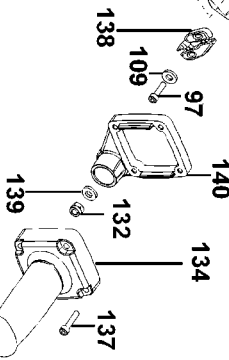

SE

Parts List for D25980 Type 1

Item Number	Part Number	Description	Qty Required
1	N500401	HOLDER ASSY.	1
2	478063-00	DAMPER	2
3	494547-00	REPAIR KIT	1
5	494570-00	RETAINER	1
6	478116-00	O-RING	1
7	949886-34	BOLT	6
8	496261-00	NUT	6
9	490534-00	FELT SEAL	1
20	494566-00	FRONT HOUSING	1
21	494567-00	BEAT PIECE	1
22	494562-00	GUIDE ASSY	1
24	584706-00	O-RING	2
27	478119-00	O-RING	1
28	478071-00	DAMPER	1
29	494571-00	CYLINDER	1
30	1005669-00	RAM	1
31	494543-00	PISTON RING	1
32	494560-00	RING	1
34	494354-00	O-RING	1
38	493421-00	WASHER	1
40	496978-00	PISTON KIT	1
42	494559-00	PISTON PIN	1
43	494355-01	O-RING	1
45	494558-00	NEEDLE BEARING	1
50	494565-00	COUNTER WEIGHT	1
51	478080-00	SPRING	2
52	478081-00	GUIDE	2

COPYRIGHT© 2005. All Rights Reserved.

Parts list, pricing, and availability subject to change. Please visit www.dewaltservicenet.com for current parts information.

Parts List for D25980 Type 1

Item Number	Part Number	Description	Qty Required
53	478082-00	GUIDE	2
60	N040341	HOUSING ASSY.	1
61	478120-00	O-RING	1
62	949886-35	SCREW	6
63	494572-00	CRANKSHAFT	1
64	577745-04	BEARING	1
65	577745-03	BEARING	1
66	494576-00	GEAR	1
67	494573-00	GEAR ASSY	1
69	494549-00	BEARING SET	1
70	616726-00	RETAINING RING	1
71	324821-05	CIRCLIP	1
72	330003-69	BALL BEARING	1
74	487668-00	ID LABEL-DEWALT	1
76	492448-00	O-RING	1
79	491851-00	WASHER	1
80	577746-01	RING	1
82	494578-00	ARMATURE (120V)	1
83	496846-00	FIELD & CASE	1
84	496846-00	FIELD & CASE	1
85	330019-33	SCREW	2
86	N236019	SLEEVE	2
87	577745-00	BALL BEARING	1
88	1005550-03	BRUSH PAIR KIT	1
89	N184444	BRUSH PLATE ASY	1
90	491666-00	FAN	1
91	491639-00	FAN BAFFLE	1