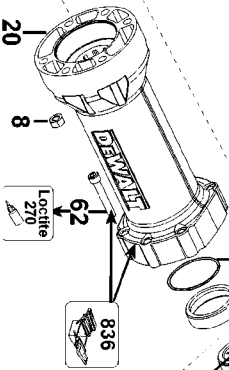

SE

Parts List for D25980 Type 1

Item Number	Part Number	Description	Qty Required
1	N500401	HOLDER ASSY.	1
2	478063-00	DAMPER	2
3	494547-00	REPAIR KIT	1
5	494570-00	RETAINER	1
6	478116-00	O-RING	1
7	949886-34	BOLT	6
8	496261-00	NUT	6
9	490534-00	FELT SEAL	1
20	494566-00	FRONT HOUSING	1
21	494567-00	BEAT PIECE	1
22	494562-00	GUIDE ASSY	1
24	584706-00	O-RING	2
27	478119-00	O-RING	1
28	478071-00	DAMPER	1
29	494571-00	CYLINDER	1
30	1005669-00	RAM	1
31	494543-00	PISTON RING	1
32	494560-00	RING	1
34	494354-00	O-RING	1
38	493421-00	WASHER	1
40	496978-00	PISTON KIT	1
42	494559-00	PISTON PIN	1
43	494355-01	O-RING	1
45	494558-00	NEEDLE BEARING	1
50	494565-00	COUNTER WEIGHT	1
51	478080-00	SPRING	2
52	478081-00	GUIDE	2

COPYRIGHT© 2005. All Rights Reserved.

Parts list, pricing, and availability subject to change. Please visit www.dewaltservicenet.com for current parts information.

Parts List for D25980 Type 1

Item Number	Part Number	Description	Qty Required
53	478082-00	GUIDE	2
60	N040341	HOUSING ASSY.	1
61	478120-00	O-RING	1
62	949886-35	SCREW	6
63	494572-00	CRANKSHAFT	1
64	577745-04	BEARING	1
65	577745-03	BEARING	1
66	494576-00	GEAR	1
67	494573-00	GEAR ASSY	1
69	494549-00	BEARING SET	1
70	616726-00	RETAINING RING	1
71	324821-05	CIRCLIP	1
72	330003-69	BALL BEARING	1
74	487668-00	ID LABEL-DEWALT	1
76	492448-00	O-RING	1
79	491851-00	WASHER	1
80	577746-01	RING	1
82	494578-00	ARMATURE (120V)	1
83	496846-00	FIELD & CASE	1
84	496846-00	FIELD & CASE	1
85	330019-33	SCREW	2
86	N236019	SLEEVE	2
87	577745-00	BALL BEARING	1
88	1005550-03	BRUSH PAIR KIT	1
89	N184444	BRUSH PLATE ASY	1
90	491666-00	FAN	1
91	491639-00	FAN BAFFLE	1