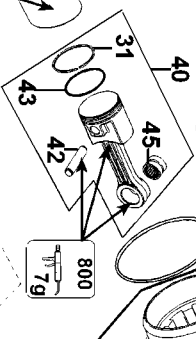

SE

Parts List for D25980 Type 1

Item Number	Part Number	Description	Qty Required
1	N500401	HOLDER ASSY.	1
2	478063-00	DAMPER	2
3	494547-00	REPAIR KIT	1
5	494570-00	RETAINER	1
6	478116-00	O-RING	1
7	949886-34	BOLT	6
8	496261-00	NUT	6
9	490534-00	FELT SEAL	1
20	494566-00	FRONT HOUSING	1
21	494567-00	BEAT PIECE	1
22	494562-00	GUIDE ASSY	1
24	584706-00	O-RING	2
27	478119-00	O-RING	1
28	478071-00	DAMPER	1
29	494571-00	CYLINDER	1
30	1005669-00	RAM	1
31	494543-00	PISTON RING	1
32	494560-00	RING	1
34	494354-00	O-RING	1
38	493421-00	WASHER	1
40	496978-00	PISTON KIT	1
42	494559-00	PISTON PIN	1
43	494355-01	O-RING	1
45	494558-00	NEEDLE BEARING	1
50	494565-00	COUNTER WEIGHT	1
51	478080-00	SPRING	2
52	478081-00	GUIDE	2

COPYRIGHT© 2005. All Rights Reserved.

Parts list, pricing, and availability subject to change. Please visit www.dewaltservicenet.com for current parts information.