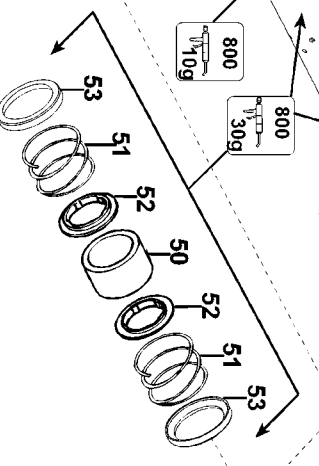

SE

Parts List for D25980 Type 1

Item Number	Part Number	Description	Qty Required
1	N500401	HOLDER ASSY.	1
2	478063-00	DAMPER	2
3	494547-00	REPAIR KIT	1
5	494570-00	RETAINER	1
6	478116-00	O-RING	1
7	949886-34	BOLT	6
8	496261-00	NUT	6
9	490534-00	FELT SEAL	1
20	494566-00	FRONT HOUSING	1
21	494567-00	BEAT PIECE	1
22	494562-00	GUIDE ASSY	1
24	584706-00	O-RING	2
27	478119-00	O-RING	1
28	478071-00	DAMPER	1
29	494571-00	CYLINDER	1
30	1005669-00	RAM	1
31	494543-00	PISTON RING	1
32	494560-00	RING	1
34	494354-00	O-RING	1
38	493421-00	WASHER	1
40	496978-00	PISTON KIT	1
42	494559-00	PISTON PIN	1
43	494355-01	O-RING	1
45	494558-00	NEEDLE BEARING	1
50	494565-00	COUNTER WEIGHT	1
51	478080-00	SPRING	2
52	478081-00	GUIDE	2

COPYRIGHT© 2005. All Rights Reserved.

Parts list, pricing, and availability subject to change. Please visit www.dewaltservicenet.com for current parts information.

Parts List for D25980 Type 1

Item Number	Part Number	Description	Qty Required
53	478082-00	GUIDE	2
60	N040341	HOUSING ASSY.	1
61	478120-00	O-RING	1
62	949886-35	SCREW	6
63	494572-00	CRANKSHAFT	1
64	577745-04	BEARING	1
65	577745-03	BEARING	1
66	494576-00	GEAR	1
67	494573-00	GEAR ASSY	1
69	494549-00	BEARING SET	1
70	616726-00	RETAINING RING	1
71	324821-05	CIRCLIP	1
72	330003-69	BALL BEARING	1
74	487668-00	ID LABEL-DEWALT	1
76	492448-00	O-RING	1
79	491851-00	WASHER	1
80	577746-01	RING	1
82	494578-00	ARMATURE (120V)	1
83	496846-00	FIELD & CASE	1
84	496846-00	FIELD & CASE	1
85	330019-33	SCREW	2
86	N236019	SLEEVE	2
87	577745-00	BALL BEARING	1
88	1005550-03	BRUSH PAIR KIT	1
89	N184444	BRUSH PLATE ASY	1
90	491666-00	FAN	1
91	491639-00	FAN BAFFLE	1