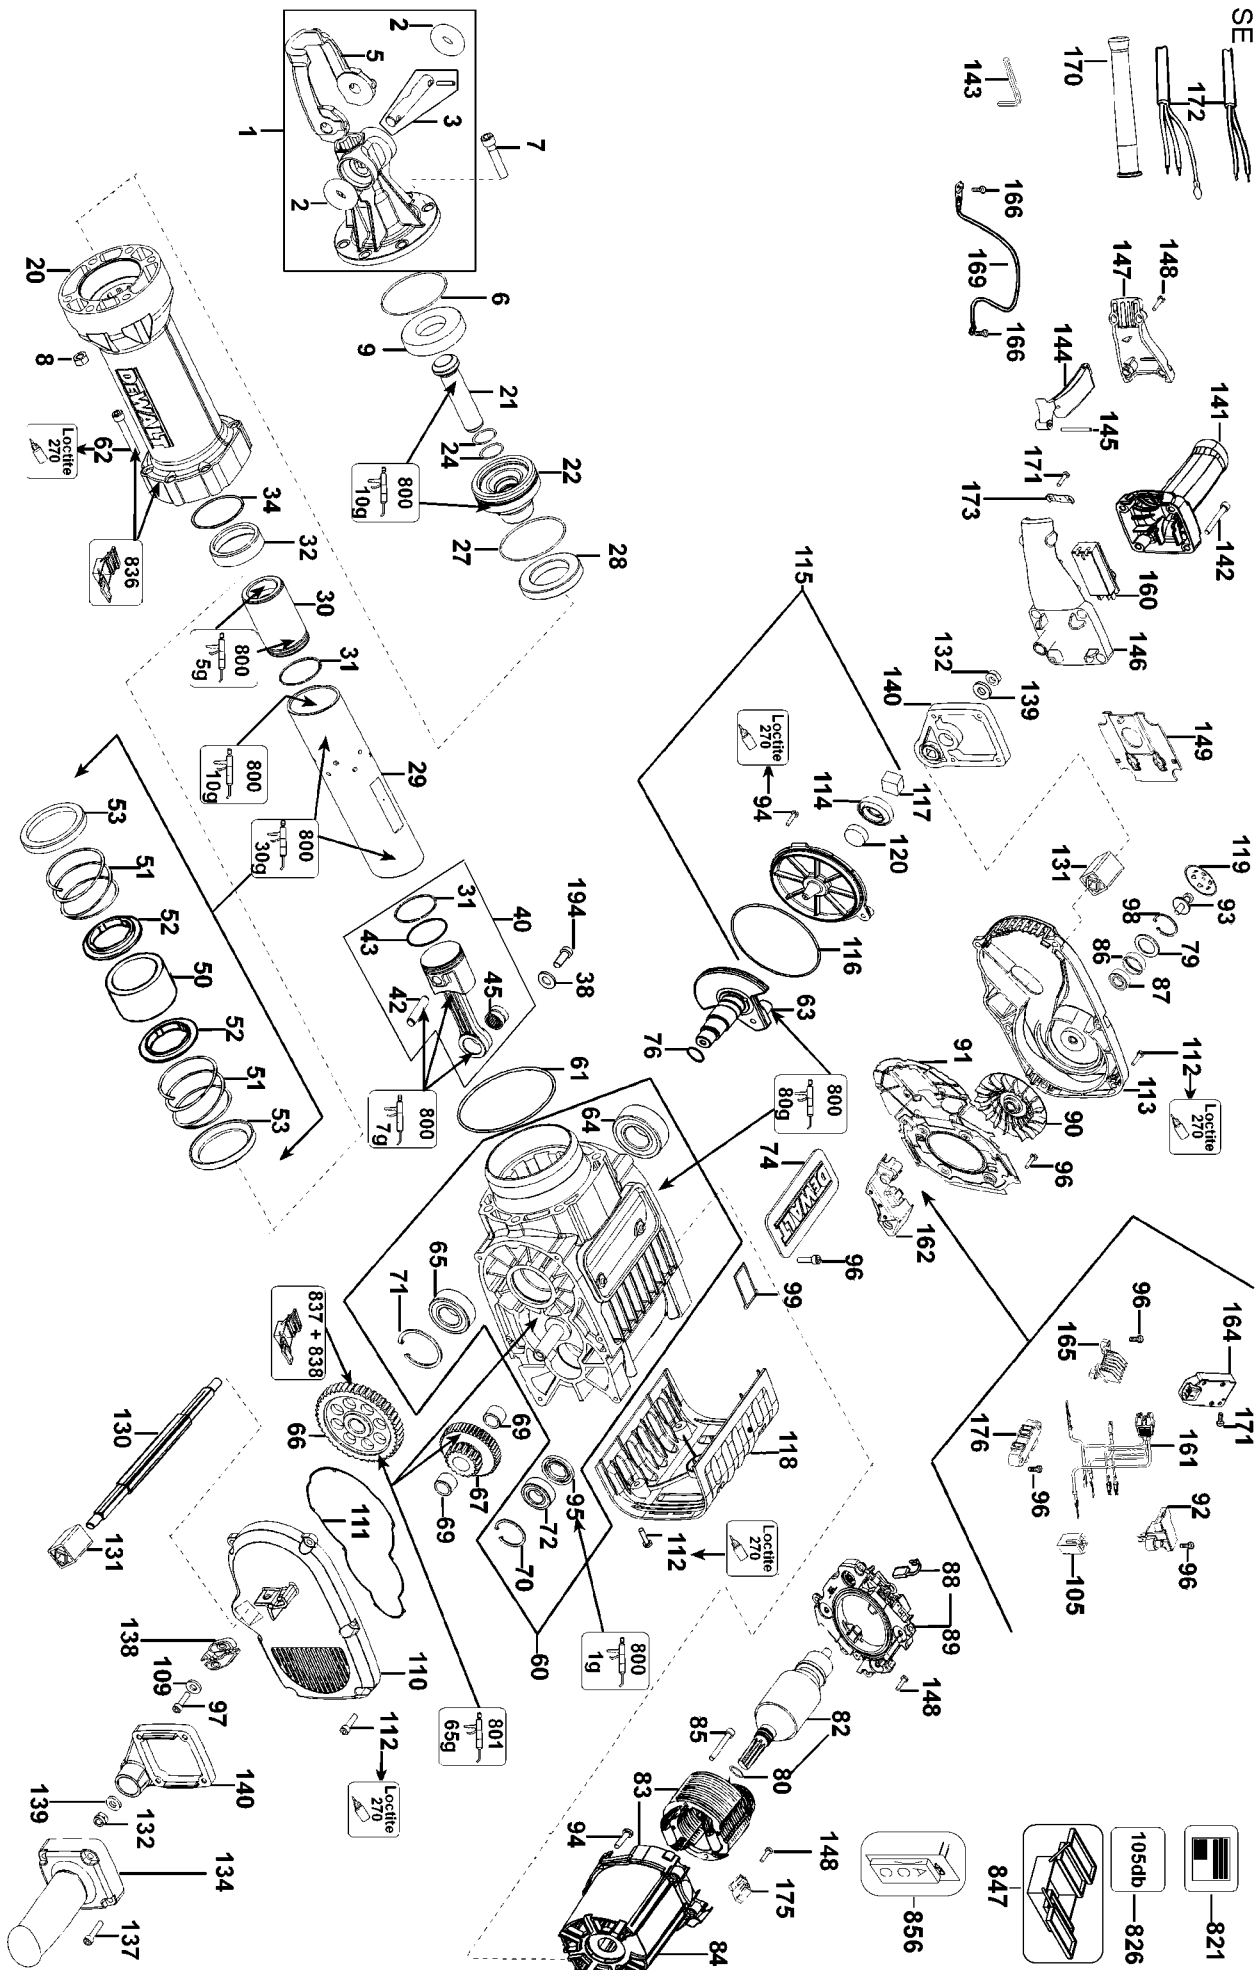

SE

Parts List for D25980 Type 1

Item Number	Part Number	Description	Qty Required
1	N500401	HOLDER ASSY.	1
2	478063-00	DAMPER	2
3	494547-00	REPAIR KIT	1
5	494570-00	RETAINER	1
6	478116-00	O-RING	1
7	949886-34	BOLT	6
8	496261-00	NUT	6
9	490534-00	FELT SEAL	1
20	494566-00	FRONT HOUSING	1
21	494567-00	BEAT PIECE	1
22	494562-00	GUIDE ASSY	1
24	584706-00	O-RING	2
27	478119-00	O-RING	1
28	478071-00	DAMPER	1
29	494571-00	CYLINDER	1
30	1005669-00	RAM	1
31	494543-00	PISTON RING	1
32	494560-00	RING	1
34	494354-00	O-RING	1
38	493421-00	WASHER	1
40	496978-00	PISTON KIT	1
42	494559-00	PISTON PIN	1
43	494355-01	O-RING	1
45	494558-00	NEEDLE BEARING	1
50	494565-00	COUNTER WEIGHT	1
51	478080-00	SPRING	2
52	478081-00	GUIDE	2

COPYRIGHT© 2005. All Rights Reserved.

Parts list, pricing, and availability subject to change. Please visit www.dewaltservicenet.com for current parts information.

Parts List for D25980 Type 1

Item Number	Part Number	Description	Qty Required
53	478082-00	GUIDE	2
60	N040341	HOUSING ASSY.	1
61	478120-00	O-RING	1
62	949886-35	SCREW	6
63	494572-00	CRANKSHAFT	1
64	577745-04	BEARING	1
65	577745-03	BEARING	1
66	494576-00	GEAR	1
67	494573-00	GEAR ASSY	1
69	494549-00	BEARING SET	1
70	616726-00	RETAINING RING	1
71	324821-05	CIRCLIP	1
72	330003-69	BALL BEARING	1
74	487668-00	ID LABEL-DEWALT	1
76	492448-00	O-RING	1
79	491851-00	WASHER	1
80	577746-01	RING	1
82	494578-00	ARMATURE (120V)	1
83	496846-00	FIELD & CASE	1
84	496846-00	FIELD & CASE	1
85	330019-33	SCREW	2
86	N236019	SLEEVE	2
87	577745-00	BALL BEARING	1
88	1005550-03	BRUSH PAIR KIT	1
89	N184444	BRUSH PLATE ASY	1
90	491666-00	FAN	1
91	491639-00	FAN BAFFLE	1