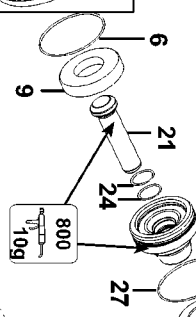

SE

Parts List for D25980 Type 1

Item Number	Part Number	Description	Qty Required
1	N500401	HOLDER ASSY.	1
2	478063-00	DAMPER	2
3	494547-00	REPAIR KIT	1
5	494570-00	RETAINER	1
6	478116-00	O-RING	1
7	949886-34	BOLT	6
8	496261-00	NUT	6
9	490534-00	FELT SEAL	1
20	494566-00	FRONT HOUSING	1
21	494567-00	BEAT PIECE	1
22	494562-00	GUIDE ASSY	1
24	584706-00	O-RING	2
27	478119-00	O-RING	1
28	478071-00	DAMPER	1
29	494571-00	CYLINDER	1
30	1005669-00	RAM	1
31	494543-00	PISTON RING	1
32	494560-00	RING	1
34	494354-00	O-RING	1
38	493421-00	WASHER	1
40	496978-00	PISTON KIT	1
42	494559-00	PISTON PIN	1
43	494355-01	O-RING	1
45	494558-00	NEEDLE BEARING	1
50	494565-00	COUNTER WEIGHT	1
51	478080-00	SPRING	2
52	478081-00	GUIDE	2

COPYRIGHT© 2005. All Rights Reserved.

Parts list, pricing, and availability subject to change. Please visit www.dewaltservicenet.com for current parts information.

Parts List for D25980 Type 1

Item Number	Part Number	Description	Qty Required
53	478082-00	GUIDE	2
60	N040341	HOUSING ASSY.	1
61	478120-00	O-RING	1
62	949886-35	SCREW	6
63	494572-00	CRANKSHAFT	1
64	577745-04	BEARING	1
65	577745-03	BEARING	1
66	494576-00	GEAR	1
67	494573-00	GEAR ASSY	1
69	494549-00	BEARING SET	1
70	616726-00	RETAINING RING	1
71	324821-05	CIRCLIP	1
72	330003-69	BALL BEARING	1
74	487668-00	ID LABEL-DEWALT	1
76	492448-00	O-RING	1
79	491851-00	WASHER	1
80	577746-01	RING	1
82	494578-00	ARMATURE (120V)	1
83	496846-00	FIELD & CASE	1
84	496846-00	FIELD & CASE	1
85	330019-33	SCREW	2
86	N236019	SLEEVE	2
87	577745-00	BALL BEARING	1
88	1005550-03	BRUSH PAIR KIT	1
89	N184444	BRUSH PLATE ASY	1
90	491666-00	FAN	1
91	491639-00	FAN BAFFLE	1