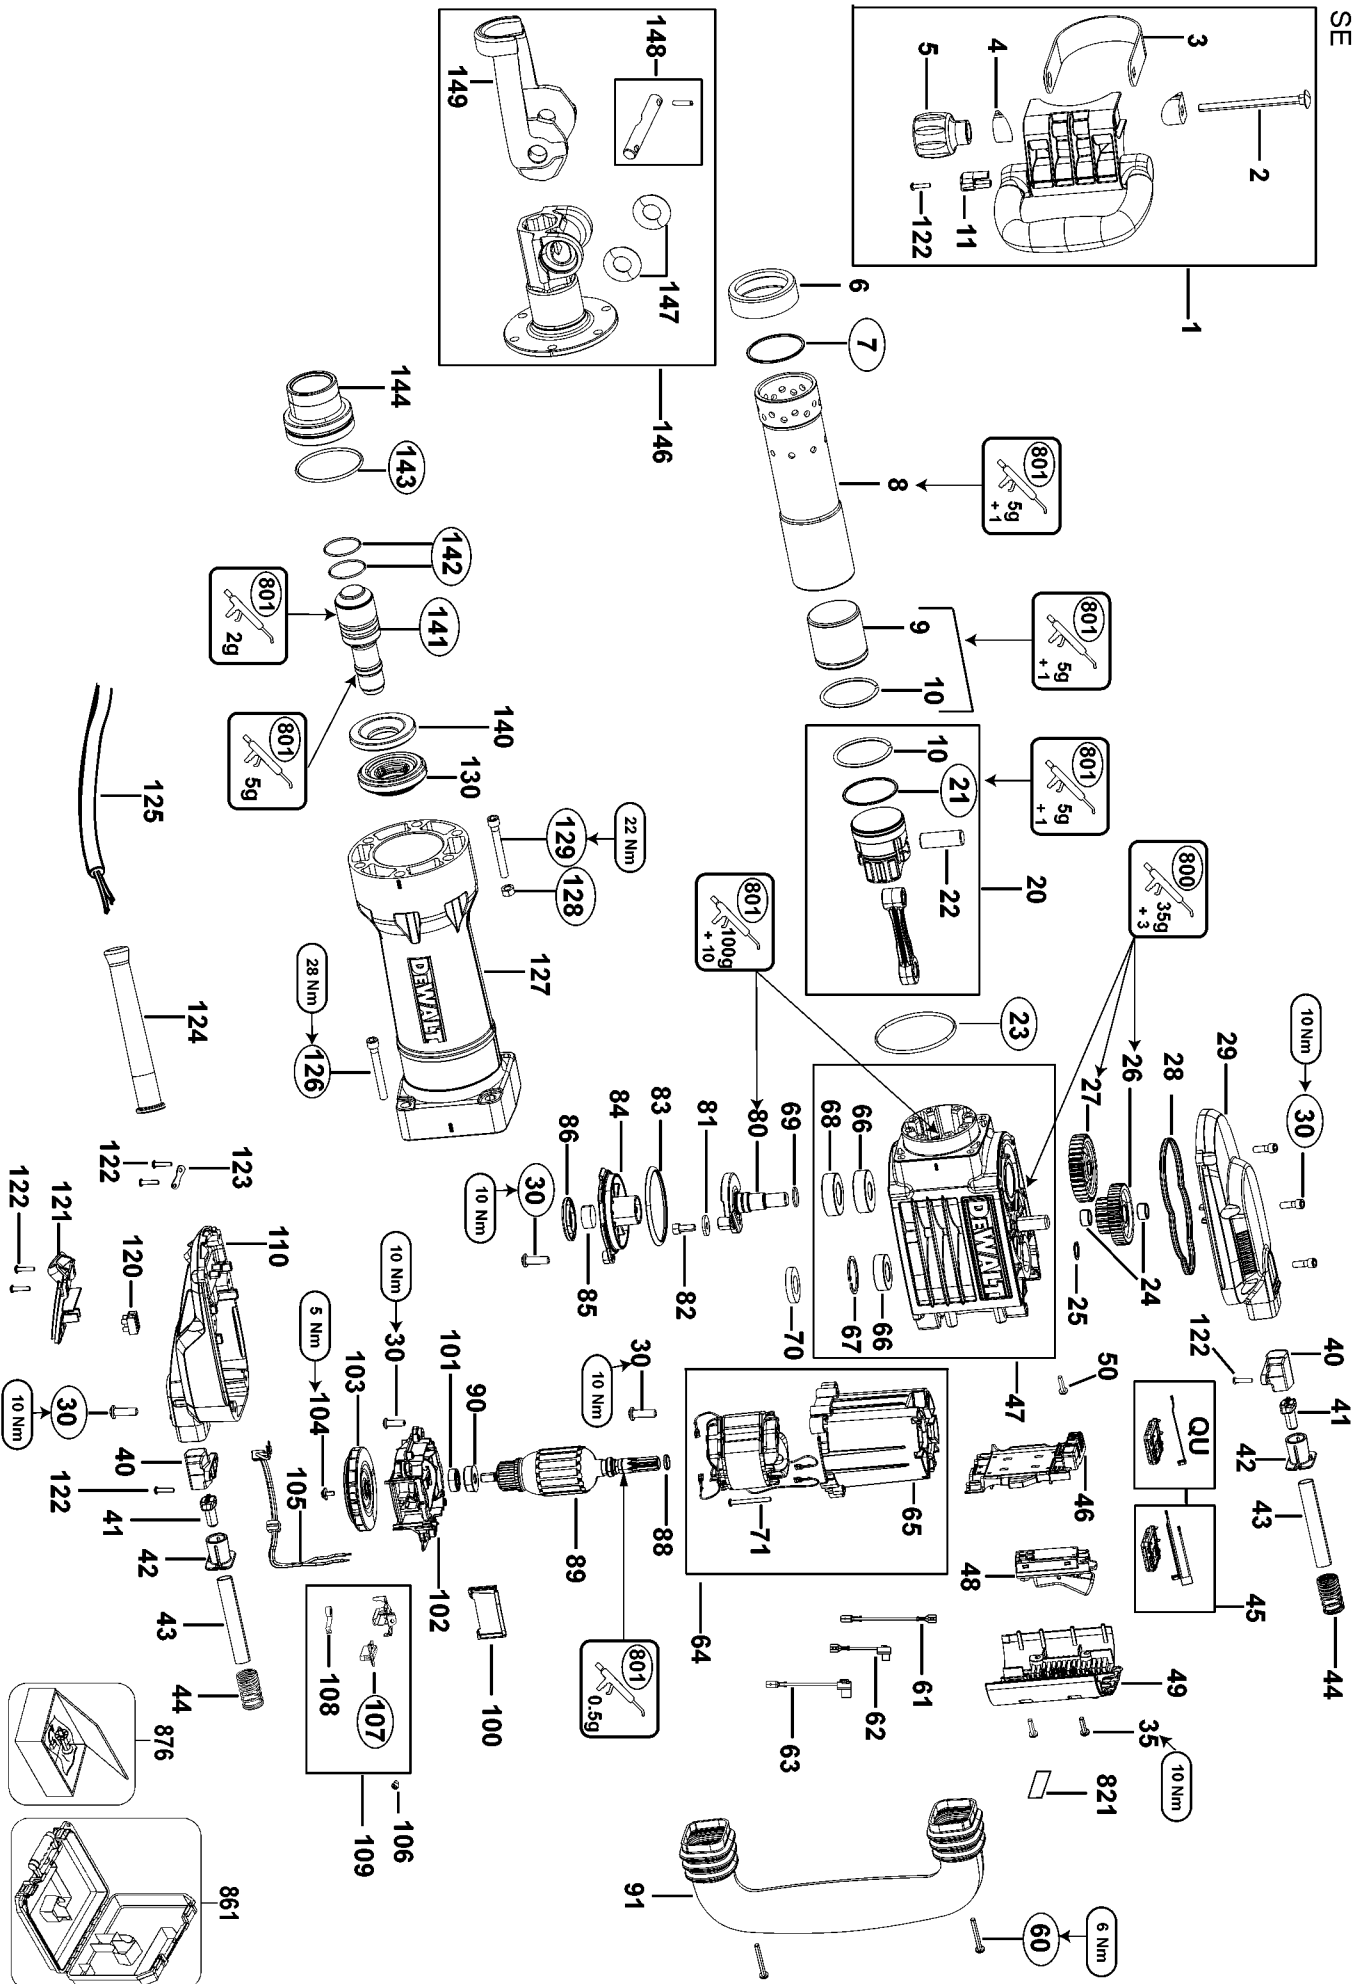

SE

Parts List for D25960K Type 1

Item Number	Part Number	Description	Qty Required
1	N087487	HANDLE ASSY.	1
2	N044219	BOLT	1
3	N044098	CLAMP	1
4	N044099	INSERT	1
5	N086186	HANDLE	1
6	N087359	RING	1
7	N069978	O-RING	1
8	N087327	CYLINDER	1
9	N087416	RAM	1
10	N088404	PISTON RING KIT	2
11	N044100	CAP	2
20	N161207	REPAIR KIT	1
21	N056464	O-RING	1
22	N087484	BOLT	1
23	N050696	O-RING	1
24	494549-00	BEARING SET	1
25	N071623	CIRCLIP	1
26	494573-00	GEAR ASSY	1
27	N087483	GEAR	1
28	N043534	SEAL	1
29	N026222	COVER	1
30	493968-00	SCREW	18
35	330045-23	SCREW,TAPTITE	4
40	N043530	BUSH	2
41	N043533	STOP	1
42	N043529	GUIDE BUSHING	1
43	N043532	TUBE	1

COPYRIGHT© 2005. All Rights Reserved.

Parts list, pricing, and availability subject to change. Please visit www.dewaltservicenet.com for current parts information.

Parts List for D25960K Type 1

Item Number	Part Number	Description	Qty Required
44	N069674	SPRING	1
45	N108387	GACC MODULE 115V	1
46	N043527	SWITCH HOUSING	1
47	N088431	HOUSING ASSY	1
48	N062128	SWITCH	1
49	N031170	REAR COVER	1
50	326619-00	SCREW	1
60	1005672-01	SCREW	2
61	N106177	LEAD WIRE	1
62	N103817	LEAD WIRE	1
63	N106096	LEAD WIRE	1
64	N087486	FIELD	1
65	N020776	MOTOR HOUSING	1
66	330003-69	BALL BEARING	2
67	616726-00	RETAINING RING	1
68	577745-03	BEARING	1
69	N049232	O-RING	1
70	N050316	FELT	1
71	330019-27	SCREW,TORX	2
80	N161207	REPAIR KIT	1
81	330016-21	WASHER	1
82	494356-00	SCREW	1
83	N075322	O-RING	1
84	N030647	COVER	1
85	487229-00	FILTER	1
86	487438-00	COVER	1
88	577746-01	RING	1