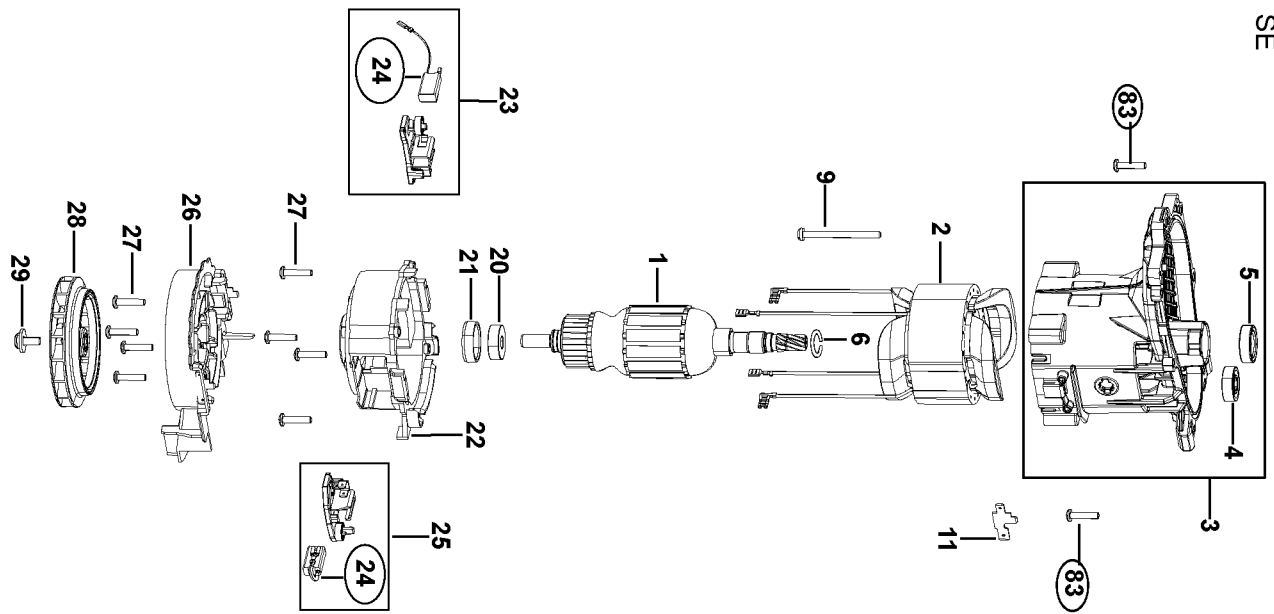

SE

XXX = 847

Parts List for D25831K Type 3

Item Number	Part Number	Description	Qty Required
1	N046419	ARMATURE	1
2	N046422	FIELD	1
3	N082756	HOUSING	1
4	330003-39	BEARING,BALL	1
5	327141-03	SEAL	1
6	577746-00	RING	1
9	330065-21	SCREW	2
11	1007970-00	CONNECTOR	2
20	N110359	BEARING	1
21	1007732-00	SLEEVE	1
22	1007798-00	BRIDGE	1
23	N047304	BRUSH & HOLDER	1
24	N047286	BRUSH SET (2)	1
25	N047445	BRUSH & HOLDER	1
26	N016920	FAN BAFFLE	1
27	330065-08	SCREW	1
28	1006592-01	FAN ASSEMBLY	1
29	324119-02	SCREW	1
40	1008683-00	END CAP	1
41	1006576-01	MOTOR COVER	1
42	N565616	GACC MODULE 115V	1
49	1005672-00	SCREW	1
50	1007939-00	COVER PLATE	1
60	1007569-00	SPRING	1
61	1007567-00	BUSHING	1
62	1007566-00	STOP	1
63	1007565-00	BELLOWS	1