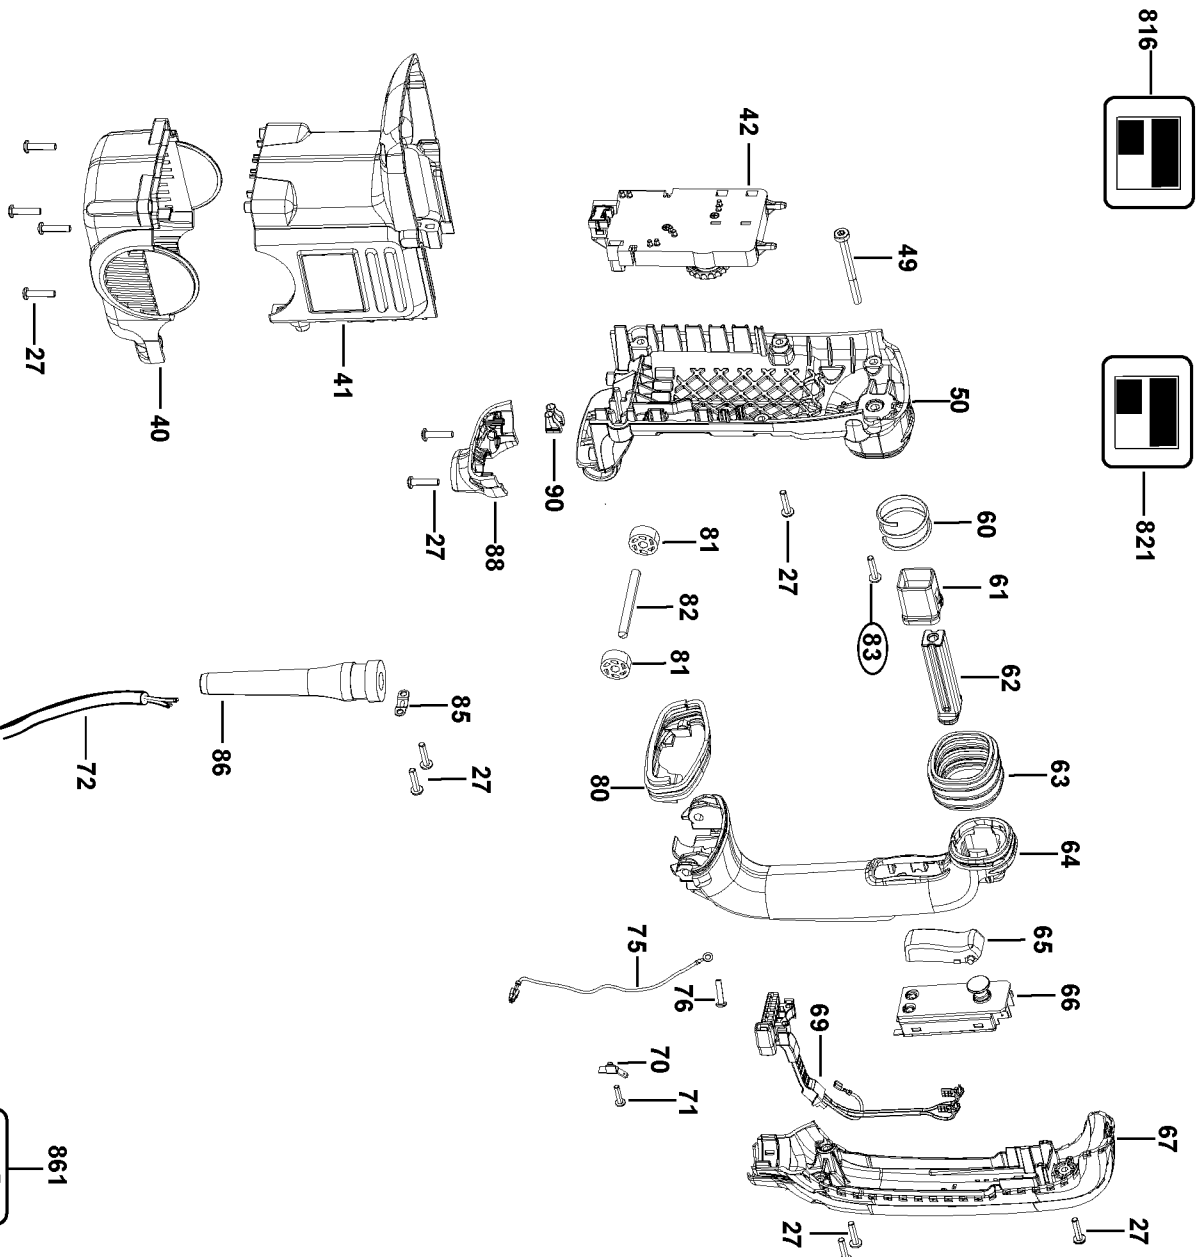

SE

XXX = 847

Parts List for D25831K Type 3

Item Number	Part Number	Description	Qty Required
1	N046419	ARMATURE	1
2	N046422	FIELD	1
3	N082756	HOUSING	1
4	330003-39	BEARING,BALL	1
5	327141-03	SEAL	1
6	577746-00	RING	1
9	330065-21	SCREW	2
11	1007970-00	CONNECTOR	2
20	N110359	BEARING	1
21	1007732-00	SLEEVE	1
22	1007798-00	BRIDGE	1
23	N047304	BRUSH & HOLDER	1
24	N047286	BRUSH SET (2)	1
25	N047445	BRUSH & HOLDER	1
26	N016920	FAN BAFFLE	1
27	330065-08	SCREW	1
28	1006592-01	FAN ASSEMBLY	1
29	324119-02	SCREW	1
40	1008683-00	END CAP	1
41	1006576-01	MOTOR COVER	1
42	N565616	GACC MODULE 115V	1
49	1005672-00	SCREW	1
50	1007939-00	COVER PLATE	1
60	1007569-00	SPRING	1
61	1007567-00	BUSHING	1
62	1007566-00	STOP	1
63	1007565-00	BELLOWS	1