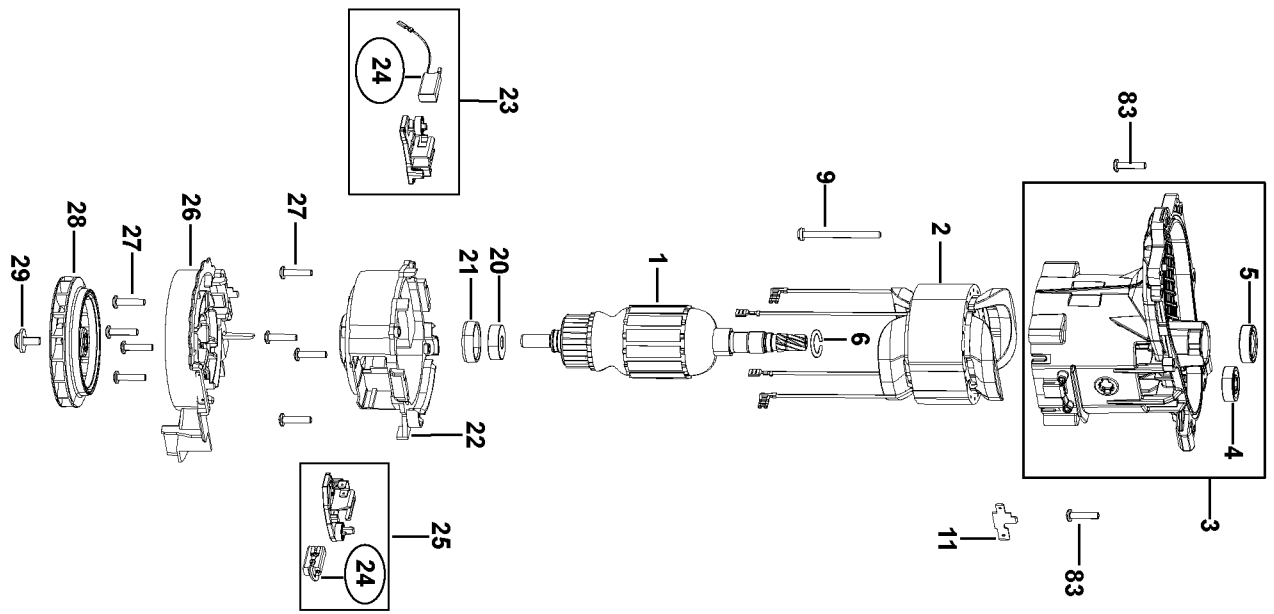

XXX = 847

XXX = 847

861

Parts List for D25831K Type 1

Item Number	Part Number	Description	Qty Required
1	N046419	ARMATURE	1
2	N046422	FIELD	1
3	N082756	HOUSING	1
4	330003-39	BEARING,BALL	1
5	327141-00	SEAL,LIP	1
6	577746-00	RING	1
9	330065-21	SCREW	2
11	1007970-00	CONNECTOR	2
20	330003-60	BEARING	1
21	1007732-00	SLEEVE	1
22	1007798-00	BRIDGE	1
23	N047304	BRUSH & HOLDER	1
24	N047286	BRUSH SET (2)	1
25	N047445	BRUSH & HOLDER	1
26	N016920	FAN BAFFLE	1
27	330065-08	SCREW	1
28	1006592-01	FAN ASSEMBLY	1
29	324119-02	SCREW	1
40	1008683-00	END CAP	1
41	1006576-01	MOTOR COVER	1
42	N041755	GACC MODULE 115V	1
49	1005672-00	SCREW	1
50	1007939-00	COVER PLATE	1
60	1007569-00	SPRING	1
61	1007567-00	BUSHING	1
62	1007566-00	STOP	1
63	1007565-00	BELLOWS	1

Parts List for D25831K Type 1

Item Number	Part Number	Description	Qty Required
64	1008681-01	HANDLE	1
65	488065-01	TRIGGER	1
66	581070-01	SWITCH	1
67	1008682-00	HANDLE COVER	1
69	N022005	LEAD WIRE ASSY	1
70	N015311	CONNECTOR	1
71	326619-00	SCREW	1
72	330100-98	CORD/9FT/14-3SJ	1
75	N020040	LEAD WIRE	1
76	326619-00	SCREW	1
80	1008678-00	BELLOWS	1
81	N038214	BUSHING	2
82	N062047	PIN	1
83	324007-11	SCREW	19
85	821070	CORD CLAMP	1
86	323091-01	PROTECTOR,CORD	1
88	1008391-00	COVER	1
90	N021606	LENS	1
100	329816-00	LIP SEAL	1
101	326575-01	COLLAR	1
102	479247-00	SLEEVE ASSY	1
103	918825-02	SCREW	4
104	1006572-00	COVER	1
105	325878-00	ROLLER	2
106	325929-00	WASHER,HALF	2
107	327208-00	GUIDE	1
108	323395-06	SPRING	1

Parts List for D25831K Type 1

Item Number	Part Number	Description	Qty Required
228	N021994	CLAMP WASHER	2
229	N021995	CLAMP	1
250	N073104	SIDE HANDLE ASY	1
800	870889-03	GREASE	1
810	N040237	TUBE OIL	1
816	N064908	BRAND LABEL	1
821	N029866	NAME PLATE	1
847	N080634	SERVICE KIT	1
861	574931-23	KIT BOX	1