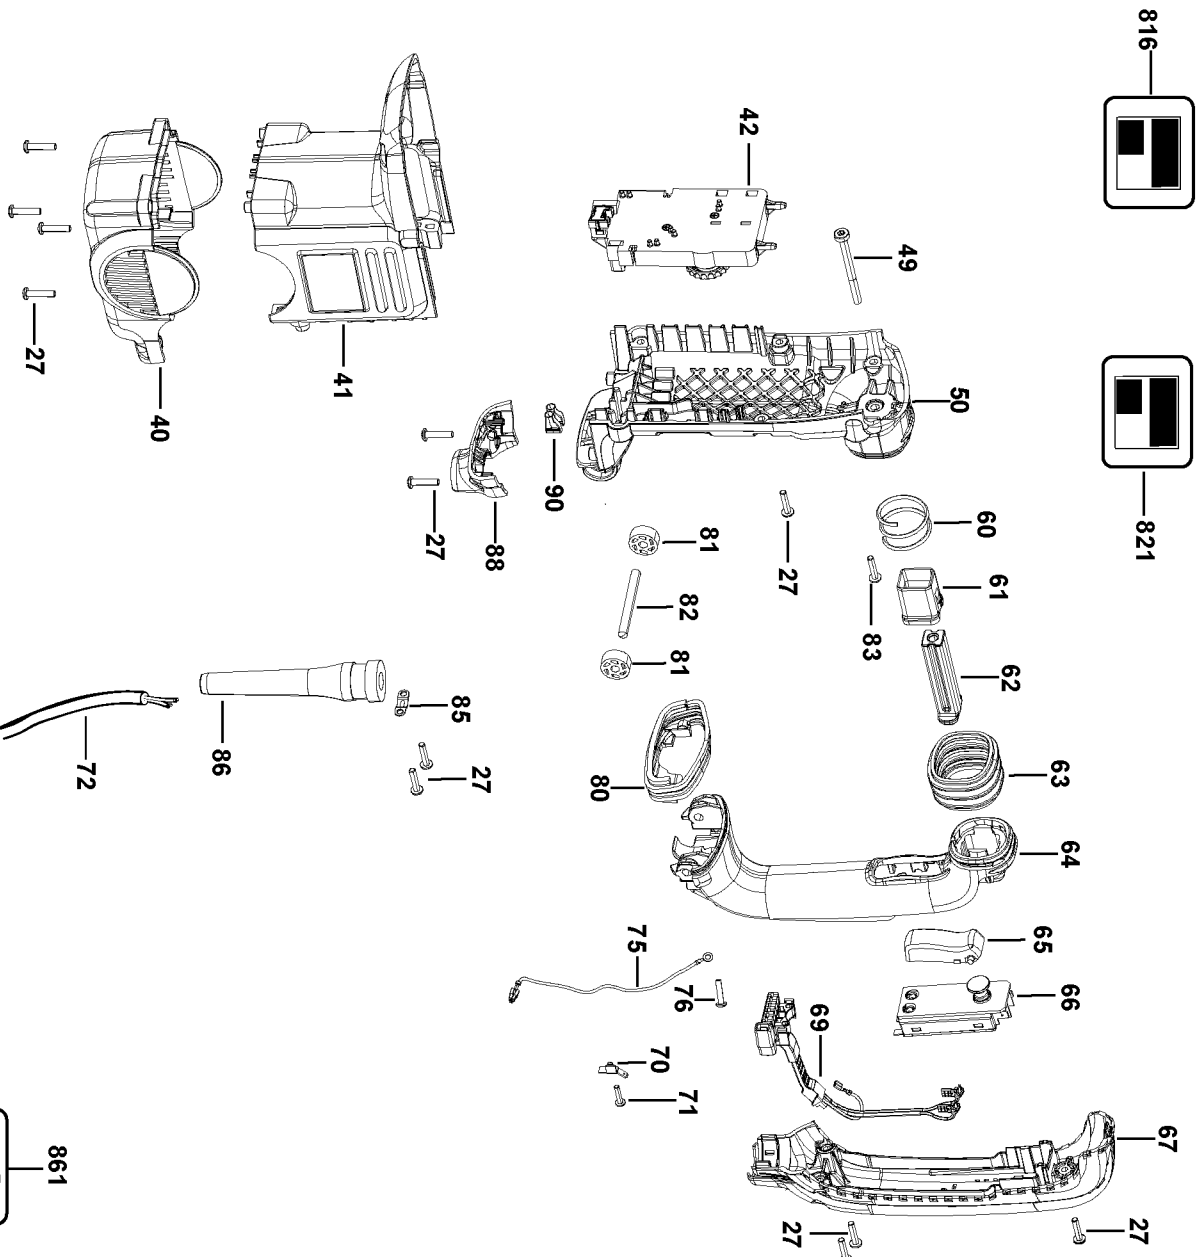

XXX = 847

XXX = 847

861

Parts List for D25831K Type 1

Item Number	Part Number	Description	Qty Required
1	N046419	ARMATURE	1
2	N046422	FIELD	1
3	N082756	HOUSING	1
4	330003-39	BEARING,BALL	1
5	327141-00	SEAL,LIP	1
6	577746-00	RING	1
9	330065-21	SCREW	2
11	1007970-00	CONNECTOR	2
20	330003-60	BEARING	1
21	1007732-00	SLEEVE	1
22	1007798-00	BRIDGE	1
23	N047304	BRUSH & HOLDER	1
24	N047286	BRUSH SET (2)	1
25	N047445	BRUSH & HOLDER	1
26	N016920	FAN BAFFLE	1
27	330065-08	SCREW	1
28	1006592-01	FAN ASSEMBLY	1
29	324119-02	SCREW	1
40	1008683-00	END CAP	1
41	1006576-01	MOTOR COVER	1
42	N041755	GACC MODULE 115V	1
49	1005672-00	SCREW	1
50	1007939-00	COVER PLATE	1
60	1007569-00	SPRING	1
61	1007567-00	BUSHING	1
62	1007566-00	STOP	1
63	1007565-00	BELLOWS	1

Parts List for D25831K Type 1

Item Number	Part Number	Description	Qty Required
64	1008681-01	HANDLE	1
65	488065-01	TRIGGER	1
66	581070-01	SWITCH	1
67	1008682-00	HANDLE COVER	1
69	N022005	LEAD WIRE ASSY	1
70	N015311	CONNECTOR	1
71	326619-00	SCREW	1
72	330100-98	CORD/9FT/14-3SJ	1
75	N020040	LEAD WIRE	1
76	326619-00	SCREW	1
80	1008678-00	BELLOWS	1
81	N038214	BUSHING	2
82	N062047	PIN	1
83	324007-11	SCREW	19
85	821070	CORD CLAMP	1
86	323091-01	PROTECTOR,CORD	1
88	1008391-00	COVER	1
90	N021606	LENS	1
100	329816-00	LIP SEAL	1
101	326575-01	COLLAR	1
102	479247-00	SLEEVE ASSY	1
103	918825-02	SCREW	4
104	1006572-00	COVER	1
105	325878-00	ROLLER	2
106	325929-00	WASHER,HALF	2
107	327208-00	GUIDE	1
108	323395-06	SPRING	1

Parts List for D25831K Type 1

Item Number	Part Number	Description	Qty Required
228	N021994	CLAMP WASHER	2
229	N021995	CLAMP	1
250	N073104	SIDE HANDLE ASY	1
800	870889-03	GREASE	1
810	N040237	TUBE OIL	1
816	N064908	BRAND LABEL	1
821	N029866	NAME PLATE	1
847	N080634	SERVICE KIT	1
861	574931-23	KIT BOX	1