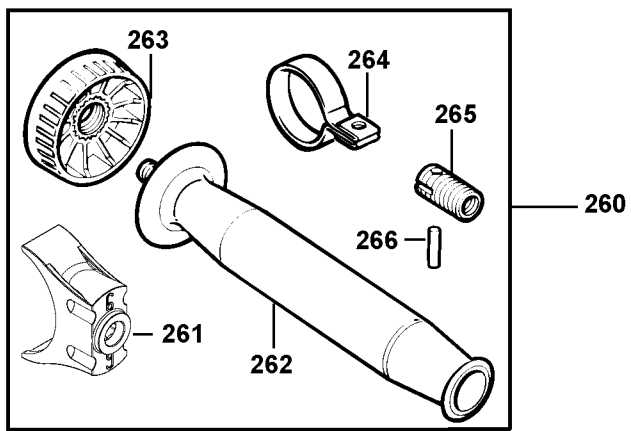

## Parts List for D25761K Type 1

Item Number	Part Number	Description	Qty Required
1	492486-00	ARMATURE,120V	1
2	492488-00	FIELD, 120V	1
3	587274-00	SWITCH	1
4	489257-00	BRUSH,PAIR	1
5	330019-30	SCREW	2
6	577746-00	RING	1
7	577745-00	BALL BEARING	1
8	590191-00	SLEEVE,INSULATE	1
9	N053065-02	MOTOR HOUSING	1
10	1006393-00	FAN	1
11	330065-08	SCREW	2
15	324119-02	SCREW	1
16	N029960	FAN BAFFLE	1
17	330065-08	SCREW	19
18	N053988	GACC MODULE 115V	1
19	N022762-00	MOTOR COVER	1
20	N026164	END CAP	1
27	1005672-00	SCREW	1
28	N026163-00	SUPPORT PLATE	1
29	1007569-00	SPRING	1
30	1007567-00	BUSHING	1
35	1007566-00	STOP	1
36	1007565-00	BELLOWS	1
37	1006579-01	SWITCH HANDLE	1
38	587114-01	TRIGGER	1
39	1006580-00	HANDLE COVER	1
40	N019514	TRIGGER,LOCK-ON	1

## Parts List for D25761K Type 1

Item Number	Part Number	Description	Qty Required
260	N083964	SIDE HANDLE ASSEMBLY	1
261	N022227	CLAMP	1
262	N114828	HANDLE	1
263	326553-00	RING,LOCKING	1
264	479337-00	CLAMP	1
265	326552-00	BUSHING	1
266	N079374	PIN	1
800	578970-04	GREASE	1
816	N061824	BRAND LABEL	1
821	N392159	RATING LABEL	1
836	559651-99	SERVICE TOOL	1
836	559652-99	SERVICE TOOL	1
837	559653-99	SERVICE TOOL	1
838	559657-99	SERVICE TOOL	1
840	559659-99	SERVICE TOOL	1
845	559656-99	SERVICE TOOL	1
861	N072214	KIT BOX	1
876	N082647	SERVICE KIT	1