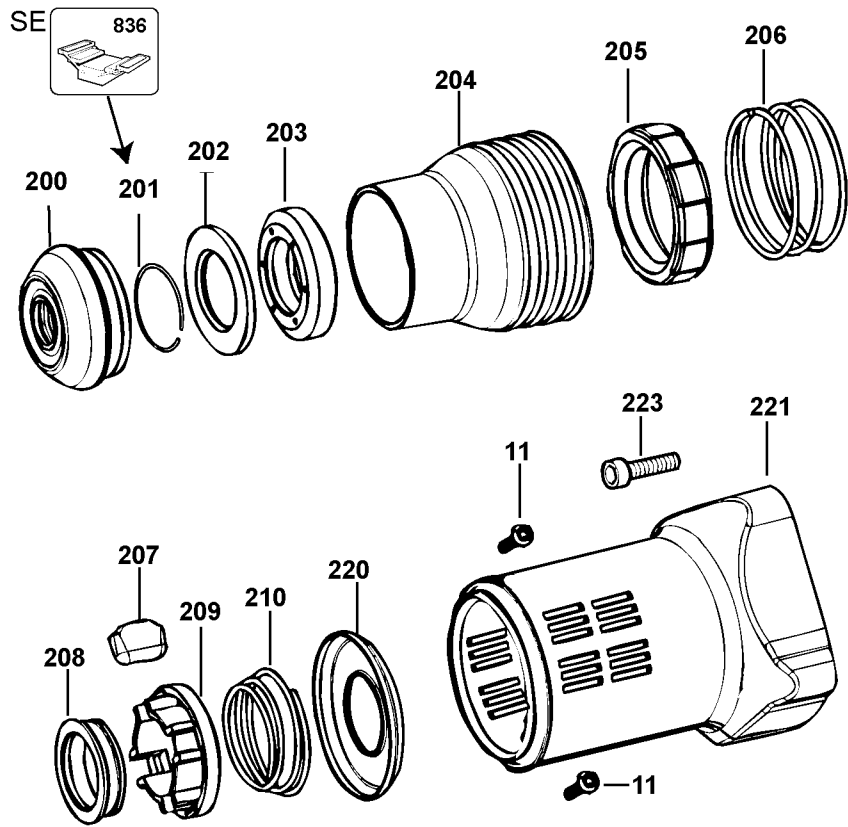

## Parts List for D25761K Type 1

Item Number	Part Number	Description	Qty Required
1	492486-00	ARMATURE,120V	1
2	492488-00	FIELD, 120V	1
3	587274-00	SWITCH	1
4	489257-00	BRUSH,PAIR	1
5	330019-30	SCREW	2
6	577746-00	RING	1
7	577745-00	BALL BEARING	1
8	590191-00	SLEEVE,INSULATE	1
9	N053065-02	MOTOR HOUSING	1
10	1006393-00	FAN	1
11	330065-08	SCREW	2
15	324119-02	SCREW	1
16	N029960	FAN BAFFLE	1
17	330065-08	SCREW	19
18	N053988	GACC MODULE 115V	1
19	N022762-00	MOTOR COVER	1
20	N026164	END CAP	1
27	1005672-00	SCREW	1
28	N026163-00	SUPPORT PLATE	1
29	1007569-00	SPRING	1
30	1007567-00	BUSHING	1
35	1007566-00	STOP	1
36	1007565-00	BELLOWS	1
37	1006579-01	SWITCH HANDLE	1
38	587114-01	TRIGGER	1
39	1006580-00	HANDLE COVER	1
40	N019514	TRIGGER,LOCK-ON	1

## Parts List for D25761K Type 1

Item Number	Part Number	Description	Qty Required
260	N083964	SIDE HANDLE ASSEMBLY	1
261	N022227	CLAMP	1
262	N114828	HANDLE	1
263	326553-00	RING,LOCKING	1
264	479337-00	CLAMP	1
265	326552-00	BUSHING	1
266	N079374	PIN	1
800	578970-04	GREASE	1
816	N061824	BRAND LABEL	1
821	N392159	RATING LABEL	1
836	559651-99	SERVICE TOOL	1
836	559652-99	SERVICE TOOL	1
837	559653-99	SERVICE TOOL	1
838	559657-99	SERVICE TOOL	1
840	559659-99	SERVICE TOOL	1
845	559656-99	SERVICE TOOL	1
861	N072214	KIT BOX	1
876	N082647	SERVICE KIT	1