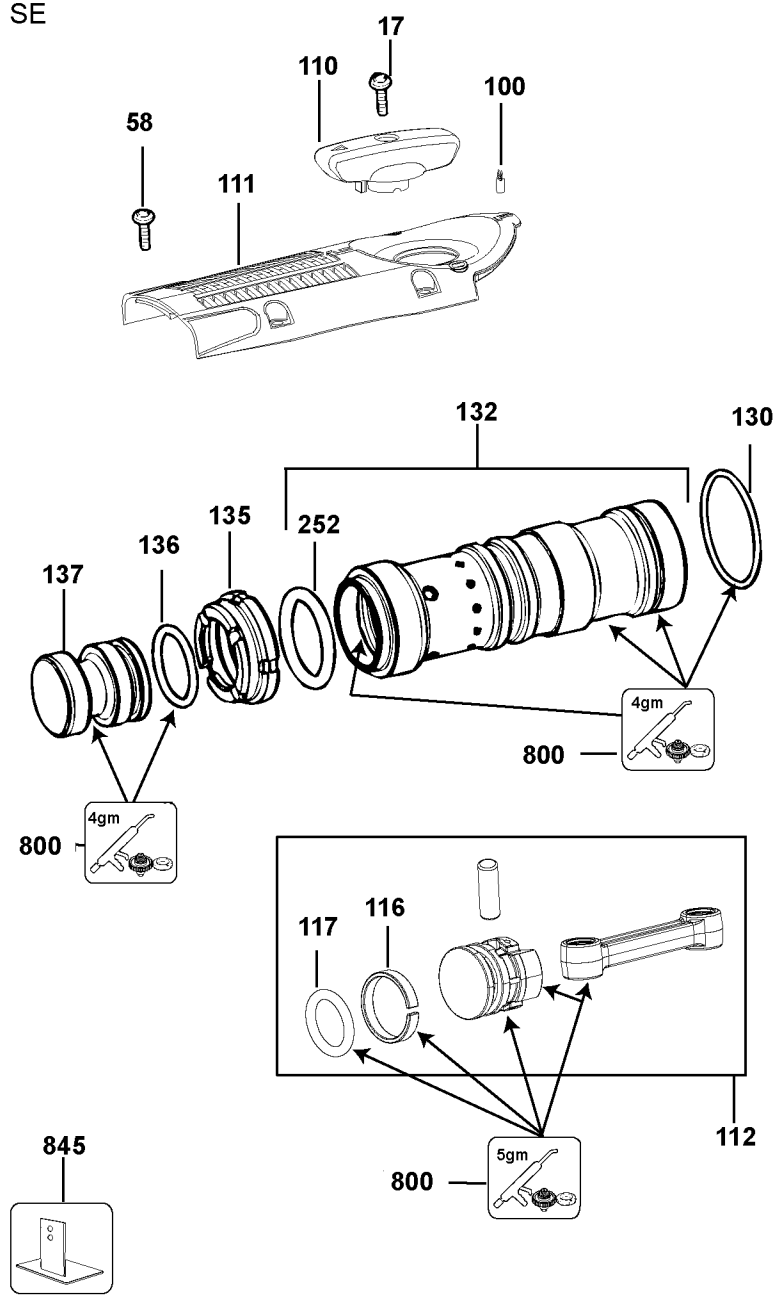

## Parts List for D25761K Type 1

Item Number	Part Number	Description	Qty Required
1	492486-00	ARMATURE,120V	1
2	492488-00	FIELD, 120V	1
3	587274-00	SWITCH	1
4	489257-00	BRUSH,PAIR	1
5	330019-30	SCREW	2
6	577746-00	RING	1
7	577745-00	BALL BEARING	1
8	590191-00	SLEEVE,INSULATE	1
9	N053065-02	MOTOR HOUSING	1
10	1006393-00	FAN	1
11	330065-08	SCREW	2
15	324119-02	SCREW	1
16	N029960	FAN BAFFLE	1
17	330065-08	SCREW	19
18	N053988	GACC MODULE 115V	1
19	N022762-00	MOTOR COVER	1
20	N026164	END CAP	1
27	1005672-00	SCREW	1
28	N026163-00	SUPPORT PLATE	1
29	1007569-00	SPRING	1
30	1007567-00	BUSHING	1
35	1007566-00	STOP	1
36	1007565-00	BELLOWS	1
37	1006579-01	SWITCH HANDLE	1
38	587114-01	TRIGGER	1
39	1006580-00	HANDLE COVER	1
40	N019514	TRIGGER,LOCK-ON	1

## Parts List for D25761K Type 1

Item Number	Part Number	Description	Qty Required
45	N022005	LEAD WIRE ASSY	1
46	1008678-00	BELLOWS	1
47	N038214	BUSHING	2
48	N062047	PIN	1
49	N030728	LENS	1
50	1008391-00	COVER	1
55	821070	CORD CLAMP	1
56	323091-01	PROTECTOR,CORD	1
57	330100-04	CORDSET	1
58	324007-11	SCREW	4
70	N015311	CONNECTOR	1
71	326619-00	SCREW	2
75	N020040	LEAD WIRE	1
100	326467-00	DETENT	1
102	324007-11	SCREW	18
103	488067-00	FILTER	1
104	N027968	GEARCASE COVER	1
105	323711-56	O-RING	1
106	323711-48	O-RING	1
107	586032-00	ECCENTRIC	1
108	323395-32	SPRING	1
109	N027969	SLIDER	1
110	586038-00	SELECTOR	1
111	585168-03	COVER, TOP	1
112	N079390	PISTON KIT	1
113	N027970	RETAINER	1
116	N029957	CLIP	1