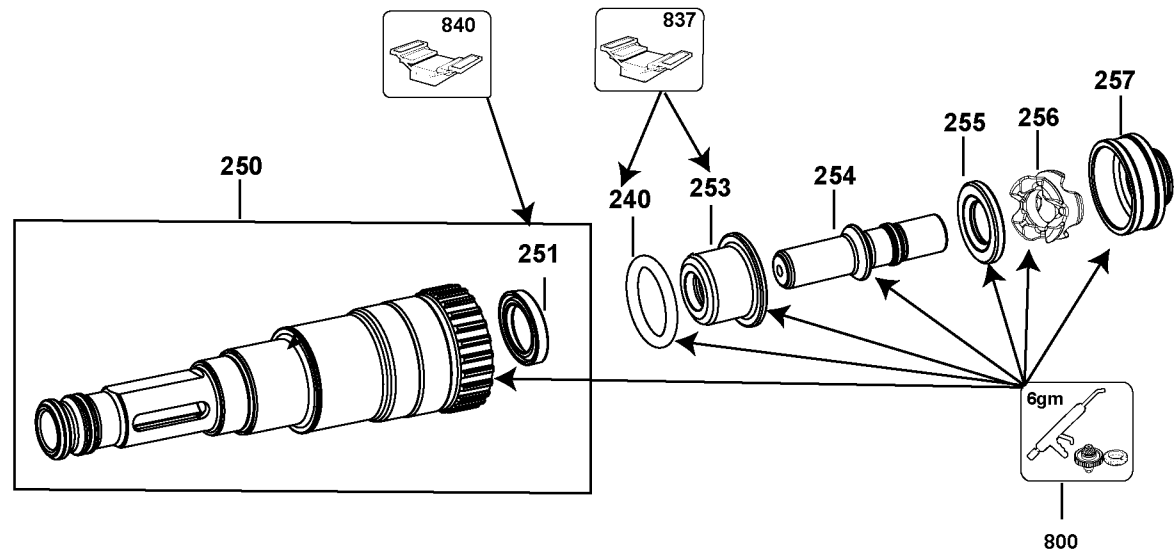

## Parts List for D25761K Type 1

Item Number	Part Number	Description	Qty Required
1	492486-00	ARMATURE,120V	1
2	492488-00	FIELD, 120V	1
3	587274-00	SWITCH	1
4	489257-00	BRUSH,PAIR	1
5	330019-30	SCREW	2
6	577746-00	RING	1
7	577745-00	BALL BEARING	1
8	590191-00	SLEEVE,INSULATE	1
9	N053065-02	MOTOR HOUSING	1
10	1006393-00	FAN	1
11	330065-08	SCREW	2
15	324119-02	SCREW	1
16	N029960	FAN BAFFLE	1
17	330065-08	SCREW	19
18	N053988	GACC MODULE 115V	1
19	N022762-00	MOTOR COVER	1
20	N026164	END CAP	1
27	1005672-00	SCREW	1
28	N026163-00	SUPPORT PLATE	1
29	1007569-00	SPRING	1
30	1007567-00	BUSHING	1
35	1007566-00	STOP	1
36	1007565-00	BELLOWS	1
37	1006579-01	SWITCH HANDLE	1
38	587114-01	TRIGGER	1
39	1006580-00	HANDLE COVER	1
40	N019514	TRIGGER,LOCK-ON	1

## Parts List for D25761K Type 1

Item Number	Part Number	Description	Qty Required
45	N022005	LEAD WIRE ASSY	1
46	1008678-00	BELLOWS	1
47	N038214	BUSHING	2
48	N062047	PIN	1
49	N030728	LENS	1
50	1008391-00	COVER	1
55	821070	CORD CLAMP	1
56	323091-01	PROTECTOR,CORD	1
57	330100-04	CORDSET	1
58	324007-11	SCREW	4
70	N015311	CONNECTOR	1
71	326619-00	SCREW	2
75	N020040	LEAD WIRE	1
100	326467-00	DETENT	1
102	324007-11	SCREW	18
103	488067-00	FILTER	1
104	N027968	GEARCASE COVER	1
105	323711-56	O-RING	1
106	323711-48	O-RING	1
107	586032-00	ECCENTRIC	1
108	323395-32	SPRING	1
109	N027969	SLIDER	1
110	586038-00	SELECTOR	1
111	585168-03	COVER, TOP	1
112	N079390	PISTON KIT	1
113	N027970	RETAINER	1
116	N029957	CLIP	1