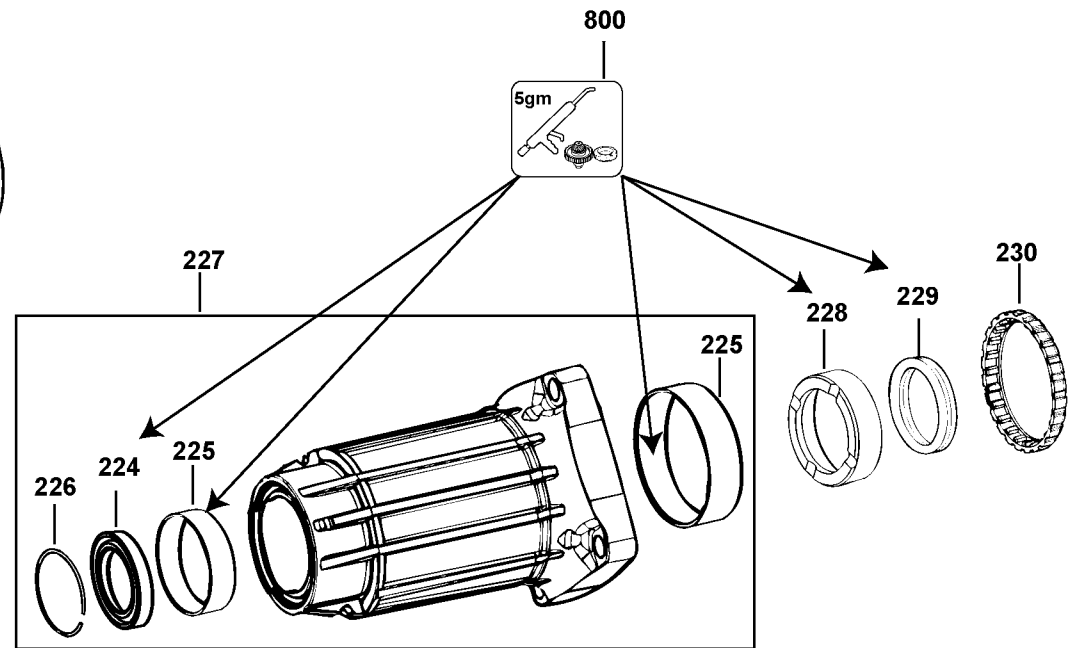

## Parts List for D25761K Type 1

Item Number	Part Number	Description	Qty Required
1	492486-00	ARMATURE,120V	1
2	492488-00	FIELD, 120V	1
3	587274-00	SWITCH	1
4	489257-00	BRUSH,PAIR	1
5	330019-30	SCREW	2
6	577746-00	RING	1
7	577745-00	BALL BEARING	1
8	590191-00	SLEEVE,INSULATE	1
9	N053065-02	MOTOR HOUSING	1
10	1006393-00	FAN	1
11	330065-08	SCREW	2
15	324119-02	SCREW	1
16	N029960	FAN BAFFLE	1
17	330065-08	SCREW	19
18	N053988	GACC MODULE 115V	1
19	N022762-00	MOTOR COVER	1
20	N026164	END CAP	1
27	1005672-00	SCREW	1
28	N026163-00	SUPPORT PLATE	1
29	1007569-00	SPRING	1
30	1007567-00	BUSHING	1
35	1007566-00	STOP	1
36	1007565-00	BELLOWS	1
37	1006579-01	SWITCH HANDLE	1
38	587114-01	TRIGGER	1
39	1006580-00	HANDLE COVER	1
40	N019514	TRIGGER,LOCK-ON	1

## Parts List for D25761K Type 1

Item Number	Part Number	Description	Qty Required
260	N083964	SIDE HANDLE ASSEMBLY	1
261	N022227	CLAMP	1
262	N114828	HANDLE	1
263	326553-00	RING,LOCKING	1
264	479337-00	CLAMP	1
265	326552-00	BUSHING	1
266	N079374	PIN	1
800	578970-04	GREASE	1
816	N061824	BRAND LABEL	1
821	N392159	RATING LABEL	1
836	559651-99	SERVICE TOOL	1
836	559652-99	SERVICE TOOL	1
837	559653-99	SERVICE TOOL	1
838	559657-99	SERVICE TOOL	1
840	559659-99	SERVICE TOOL	1
845	559656-99	SERVICE TOOL	1
861	N072214	KIT BOX	1
876	N082647	SERVICE KIT	1