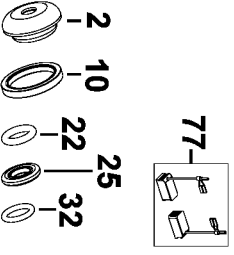

846

DATE CODE

Parts List for D25260K Type 1

Item Number	Part Number	Description	Qty Required
1	N325879	SCREW	1
2	323489-00	CAP	1
3	579212-00	RING	1
4	N163578	TUBE	1
5	583890-00	BALL	1
6	578387-00	WASHER	1
7	871690	SPRING	1
8	N417731	FRONT HOUSING ASSY.	1
9	330065-16	SCREW	1
10	327141-06	SEAL	1
11	N020023	BEARING	1
13	1005788-00	WASHER	1
17	589350-00	WASHER	1
18	N264677	CLUTCH	1
19	N417735	CLUTCH RING	1
20	N417737	GEAR	1
21	N406151	CLIP	1
22	N394276	O-RING	1
23	1005804-00	GUIDE	1
24	N417744	BEAT PIECE	1
25	1005808-00	RING	1
26	327087-00	WASHER	1
27	N294259	SNAP RING	1
28	N267565	BEARING	1
29	N417745	BEARING	1
32	N264642	O-RING	1
33	N425231	PISTON	1

Parts List for D25260K Type 1

Item Number	Part Number	Description	Qty Required
79	798846-02	DEPTH STOP	1
84	N086775	SCREW	2
85	N418014	HANDLE SET	1
88	N364921	SWITCH	1
90	821070	CORD CLAMP	1
91	1005754-00	CORDSET	1
92	330005-01	PROTECTOR,CORD	1
93	330065-08	SCREW	5
94	N382029	LEAD,BLUE	1
95	N382030	LEAD,RED	1
97	N395744	SCREW	4
100	N424934	SPINDLE ASSEMBLY	1
101	N417861	SELECTOR	1
102	N418035	RAM	1
103	N418030	ARMATURE ASSY.	1
105	N408550	RATING LABEL	1
800	870889-02	GREASE	1
801	487130-04	GREASE	1
836	1003960-99	SRT CIRCLIP TOOL	1
836	1003959-99	SRT 3 LEGGED TOOL	1
836	596005-99	SERVICE TOOL	1
846	N418466	SERVICE KIT	1
861	N390354	KIT BOX	1