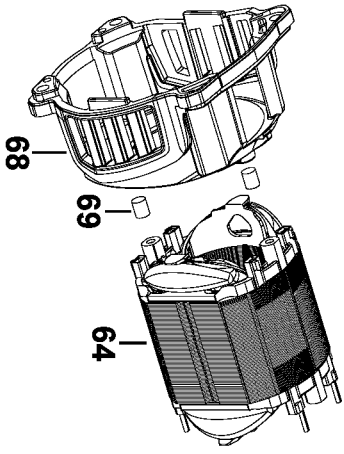

846

DATE CODE

Parts List for D25260K Type 1

Item Number	Part Number	Description	Qty Required
1	N325879	SCREW	1
2	323489-00	CAP	1
3	579212-00	RING	1
4	N163578	TUBE	1
5	583890-00	BALL	1
6	578387-00	WASHER	1
7	871690	SPRING	1
8	N417731	FRONT HOUSING ASSY.	1
9	330065-16	SCREW	1
10	327141-06	SEAL	1
11	N020023	BEARING	1
13	1005788-00	WASHER	1
17	589350-00	WASHER	1
18	N264677	CLUTCH	1
19	N417735	CLUTCH RING	1
20	N417737	GEAR	1
21	N406151	CLIP	1
22	N394276	O-RING	1
23	1005804-00	GUIDE	1
24	N417744	BEAT PIECE	1
25	1005808-00	RING	1
26	327087-00	WASHER	1
27	N294259	SNAP RING	1
28	N267565	BEARING	1
29	N417745	BEARING	1
32	N264642	O-RING	1
33	N425231	PISTON	1

Parts List for D25260K Type 1

Item Number	Part Number	Description	Qty Required
79	798846-02	DEPTH STOP	1
84	N086775	SCREW	2
85	N418014	HANDLE SET	1
88	N364921	SWITCH	1
90	821070	CORD CLAMP	1
91	1005754-00	CORDSET	1
92	330005-01	PROTECTOR,CORD	1
93	330065-08	SCREW	5
94	N382029	LEAD,BLUE	1
95	N382030	LEAD,RED	1
97	N395744	SCREW	4
100	N424934	SPINDLE ASSEMBLY	1
101	N417861	SELECTOR	1
102	N418035	RAM	1
103	N418030	ARMATURE ASSY.	1
105	N408550	RATING LABEL	1
800	870889-02	GREASE	1
801	487130-04	GREASE	1
836	1003960-99	SRT CIRCLIP TOOL	1
836	1003959-99	SRT 3 LEGGED TOOL	1
836	596005-99	SERVICE TOOL	1
846	N418466	SERVICE KIT	1
861	N390354	KIT BOX	1