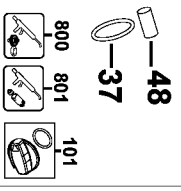

846

DATE CODE

Parts List for D25260K Type 1

Item Number	Part Number	Description	Qty Required
1	N325879	SCREW	1
2	323489-00	CAP	1
3	579212-00	RING	1
4	N163578	TUBE	1
5	583890-00	BALL	1
6	578387-00	WASHER	1
7	871690	SPRING	1
8	N417731	FRONT HOUSING ASSY.	1
9	330065-16	SCREW	1
10	327141-06	SEAL	1
11	N020023	BEARING	1
13	1005788-00	WASHER	1
17	589350-00	WASHER	1
18	N264677	CLUTCH	1
19	N417735	CLUTCH RING	1
20	N417737	GEAR	1
21	N406151	CLIP	1
22	N394276	O-RING	1
23	1005804-00	GUIDE	1
24	N417744	BEAT PIECE	1
25	1005808-00	RING	1
26	327087-00	WASHER	1
27	N294259	SNAP RING	1
28	N267565	BEARING	1
29	N417745	BEARING	1
32	N264642	O-RING	1
33	N425231	PISTON	1

Parts List for D25260K Type 1

Item Number	Part Number	Description	Qty Required
79	798846-02	DEPTH STOP	1
84	N086775	SCREW	2
85	N418014	HANDLE SET	1
88	N364921	SWITCH	1
90	821070	CORD CLAMP	1
91	1005754-00	CORDSET	1
92	330005-01	PROTECTOR,CORD	1
93	330065-08	SCREW	5
94	N382029	LEAD,BLUE	1
95	N382030	LEAD,RED	1
97	N395744	SCREW	4
100	N424934	SPINDLE ASSEMBLY	1
101	N417861	SELECTOR	1
102	N418035	RAM	1
103	N418030	ARMATURE ASSY.	1
105	N408550	RATING LABEL	1
800	870889-02	GREASE	1
801	487130-04	GREASE	1
836	1003960-99	SRT CIRCLIP TOOL	1
836	1003959-99	SRT 3 LEGGED TOOL	1
836	596005-99	SERVICE TOOL	1
846	N418466	SERVICE KIT	1
861	N390354	KIT BOX	1