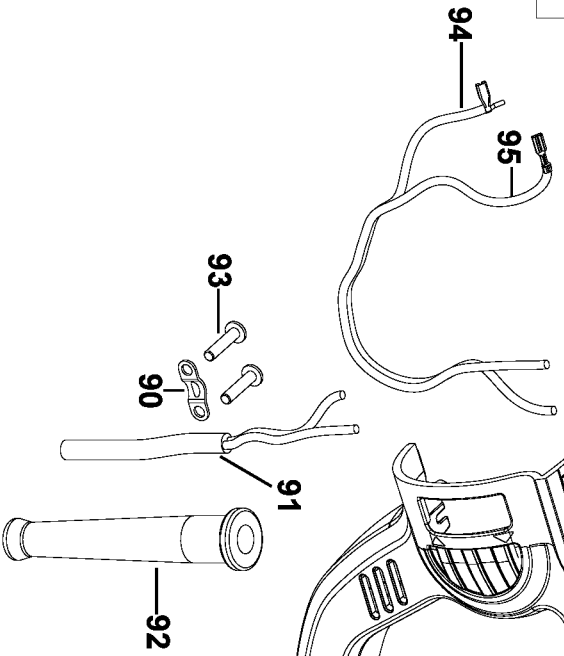

846

DATE CODE

Parts List for D25260K Type 1

Item Number	Part Number	Description	Qty Required
1	N325879	SCREW	1
2	323489-00	CAP	1
3	579212-00	RING	1
4	N163578	TUBE	1
5	583890-00	BALL	1
6	578387-00	WASHER	1
7	871690	SPRING	1
8	N417731	FRONT HOUSING ASSY.	1
9	330065-16	SCREW	1
10	327141-06	SEAL	1
11	N020023	BEARING	1
13	1005788-00	WASHER	1
17	589350-00	WASHER	1
18	N264677	CLUTCH	1
19	N417735	CLUTCH RING	1
20	N417737	GEAR	1
21	N406151	CLIP	1
22	N394276	O-RING	1
23	1005804-00	GUIDE	1
24	N417744	BEAT PIECE	1
25	1005808-00	RING	1
26	327087-00	WASHER	1
27	N294259	SNAP RING	1
28	N267565	BEARING	1
29	N417745	BEARING	1
32	N264642	O-RING	1
33	N425231	PISTON	1

Parts List for D25260K Type 1

Item Number	Part Number	Description	Qty Required
79	798846-02	DEPTH STOP	1
84	N086775	SCREW	2
85	N418014	HANDLE SET	1
88	N364921	SWITCH	1
90	821070	CORD CLAMP	1
91	1005754-00	CORDSET	1
92	330005-01	PROTECTOR,CORD	1
93	330065-08	SCREW	5
94	N382029	LEAD,BLUE	1
95	N382030	LEAD,RED	1
97	N395744	SCREW	4
100	N424934	SPINDLE ASSEMBLY	1
101	N417861	SELECTOR	1
102	N418035	RAM	1
103	N418030	ARMATURE ASSY.	1
105	N408550	RATING LABEL	1
800	870889-02	GREASE	1
801	487130-04	GREASE	1
836	1003960-99	SRT CIRCLIP TOOL	1
836	1003959-99	SRT 3 LEGGED TOOL	1
836	596005-99	SERVICE TOOL	1
846	N418466	SERVICE KIT	1
861	N390354	KIT BOX	1