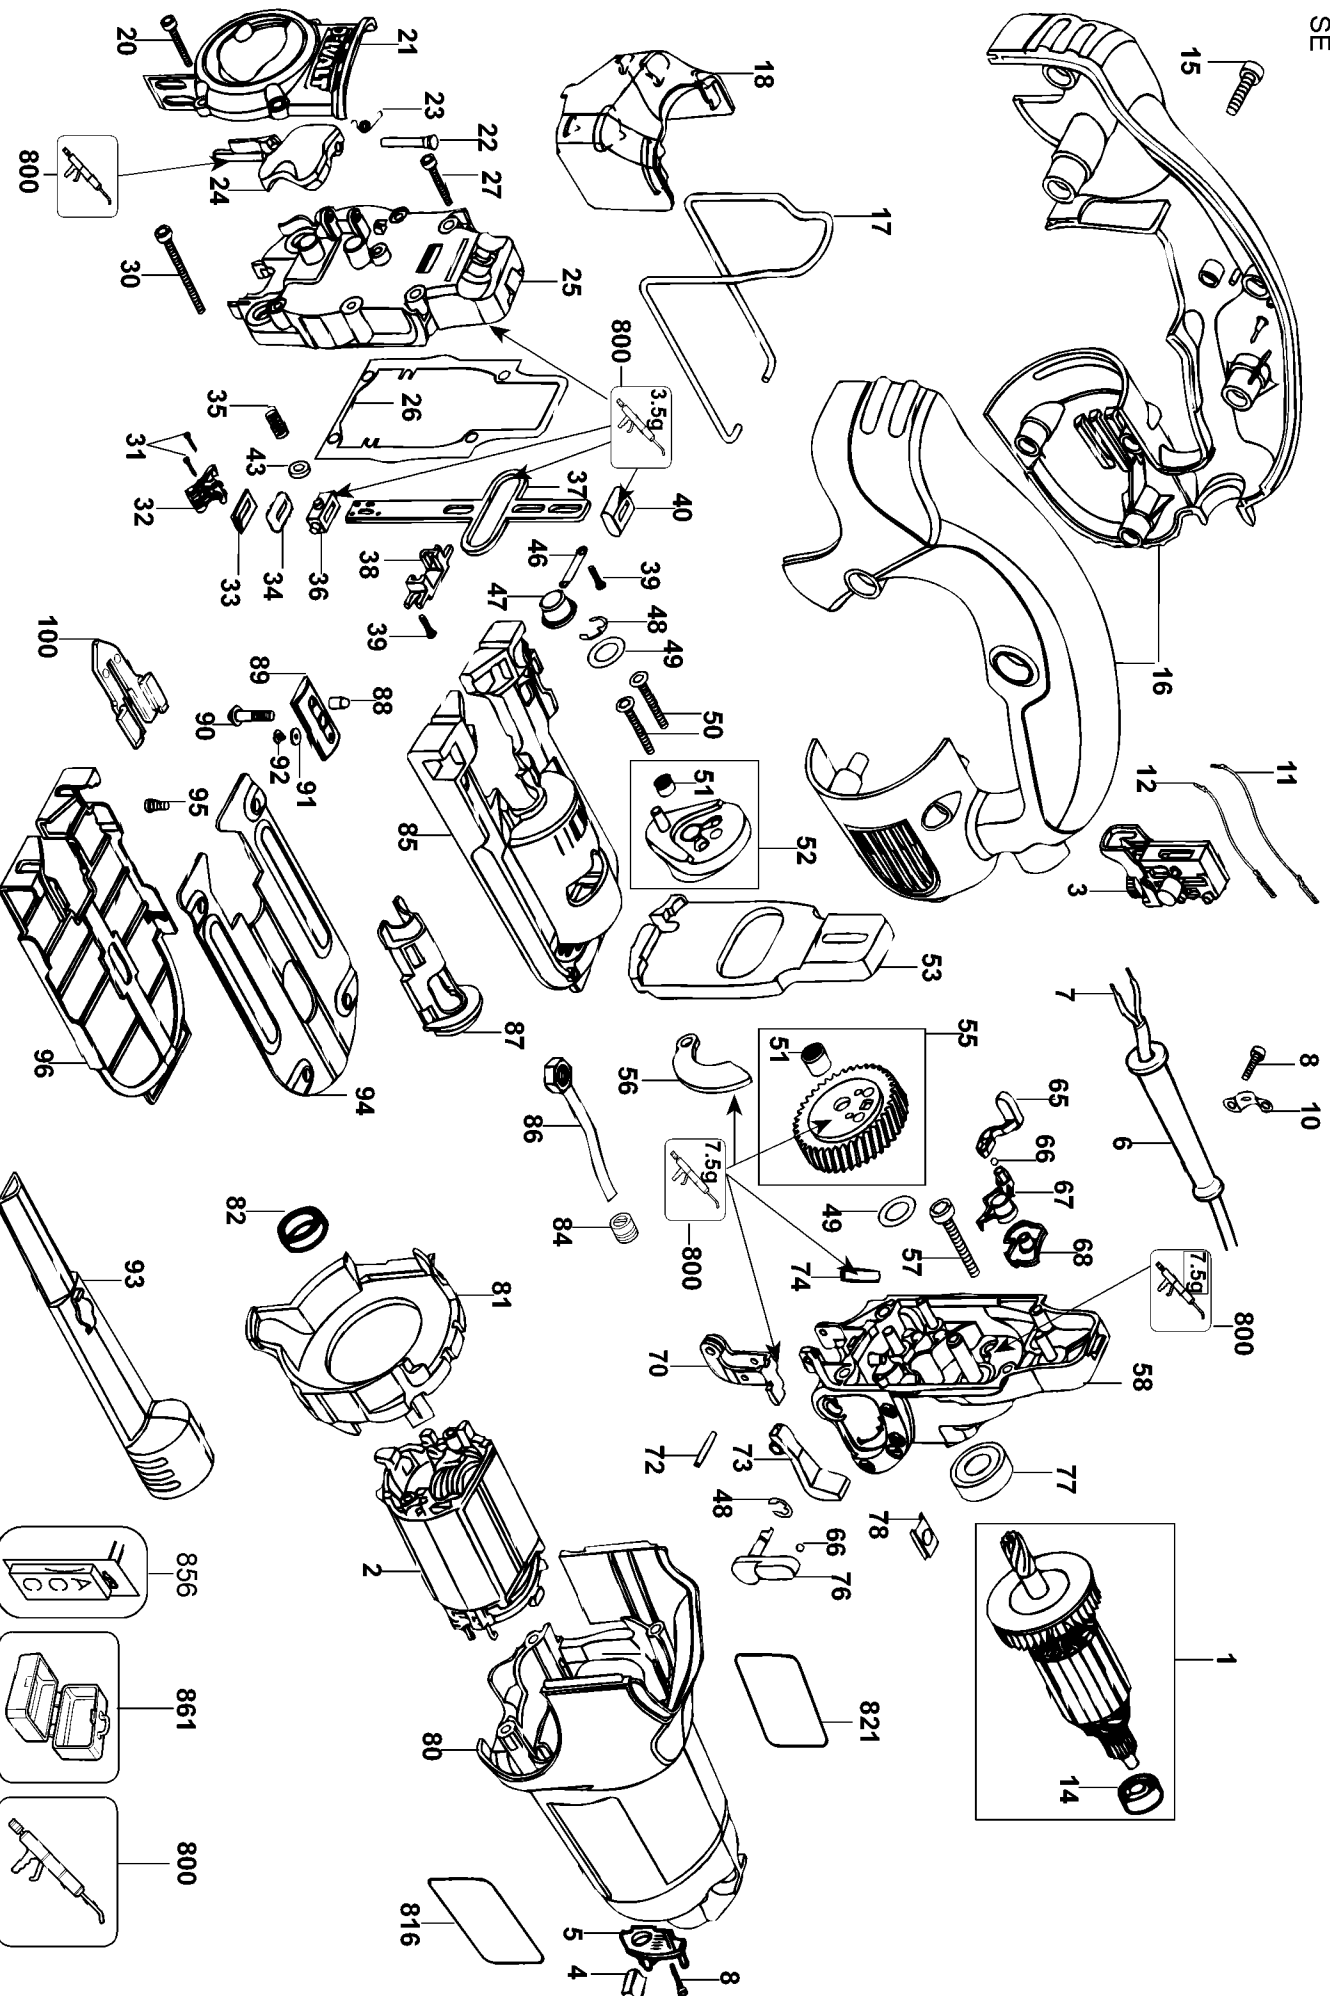

SE

Parts List for DW331K Type 10

Item Number	Part Number	Description	Qty Required
1	589004-01	ARMATURE	1
2	589006-01	FIELD	1
3	582822-01	SWITCH	1
4	589016-01	BRUSH SET	1
5	583696-01	BRUSH HOLDER	2
6	584090-00	CORD PROTECTOR	1
7	330072-98	CORD/8FT/18-2SJ	1
8	330065-06	SCREW	4
10	821070	CORD CLAMP	1
11	572013-02	LEAD WIRE	1
12	572013-03	LEAD WIRE	1
14	330003-56	BALL BEARING	1
15	330065-07	SCREW	6
16	588997-00	HANDLE ASSY.	1
17	581269-00	GUARD	1
18	581239-01	SCREEN	1
20	324006-00	SCREW	4
21	581577-00	CASTING	1
22	584627-00	PIN	1
23	581418-00	SPRING	1
24	589055-00	ACTUATOR	1
25	N142823	GEARCASE ASSY	1
26	581244-00	GASKET	1
27	330045-09	SCREW	2
30	330065-11	SCREW	2
31	582837-00	BOLT	2
32	N072135SV	BLADE CLAMP	1

COPYRIGHT© 2005. All Rights Reserved.

Parts list, pricing, and availability subject to change. Please visit www.dewaltservicenet.com for current parts information.

Parts List for DW331K Type 10

Item Number	Part Number	Description	Qty Required
73	584450-00	NOZZLE	1
74	330041-49	PIN	1
76	581257-00	LEVER	1
77	330003-96	BALL BEARING	1
78	N089310	SPRING CLIP	1
80	581241-00SV	HOUSING, MOTOR	1
81	581240-00	BAFFLE, FAN	1
82	930029-00	COVER,BRG	1
84	493248-00	LEVER	1
85	581263-00	SHOE	1
86	493248-00	LEVER	1
87	581266-00	ADAPTOR	1
88	584686-00	PLUNGER	1
89	496996-00	CLAMP PLATE	1
90	582826-00	BOLT	1
91	582828-00	WASHER	1
92	582827-00	BOLT	1
93	581281-00	VACUUM ADAPTOR	1
94	581264-00	SOLE PLATE	1
95	389235-00	SCREW	4
96	581268-00	SOLE PLATE	1
100	402140-00	DEVICE,ANTI.SPL	1
800	870889-03	GREASE	1
816	587464-00	ID LABEL	1
821	586840-06	NAME PLATE	1
856	1004501-00	RIP FENCE	1
856	494873-00SV	BLADE PACK	1